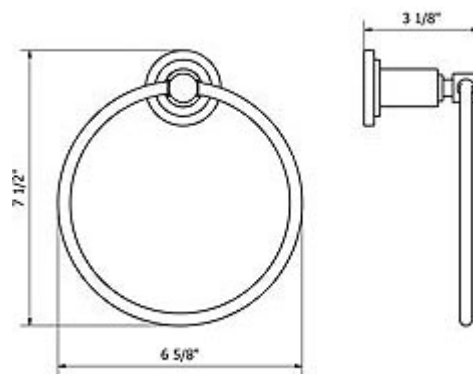

# INDUSTRIAL CHIC - FV162/87

Towel Ring.  
Toallero aro.

FRANZ  
VIEGENER