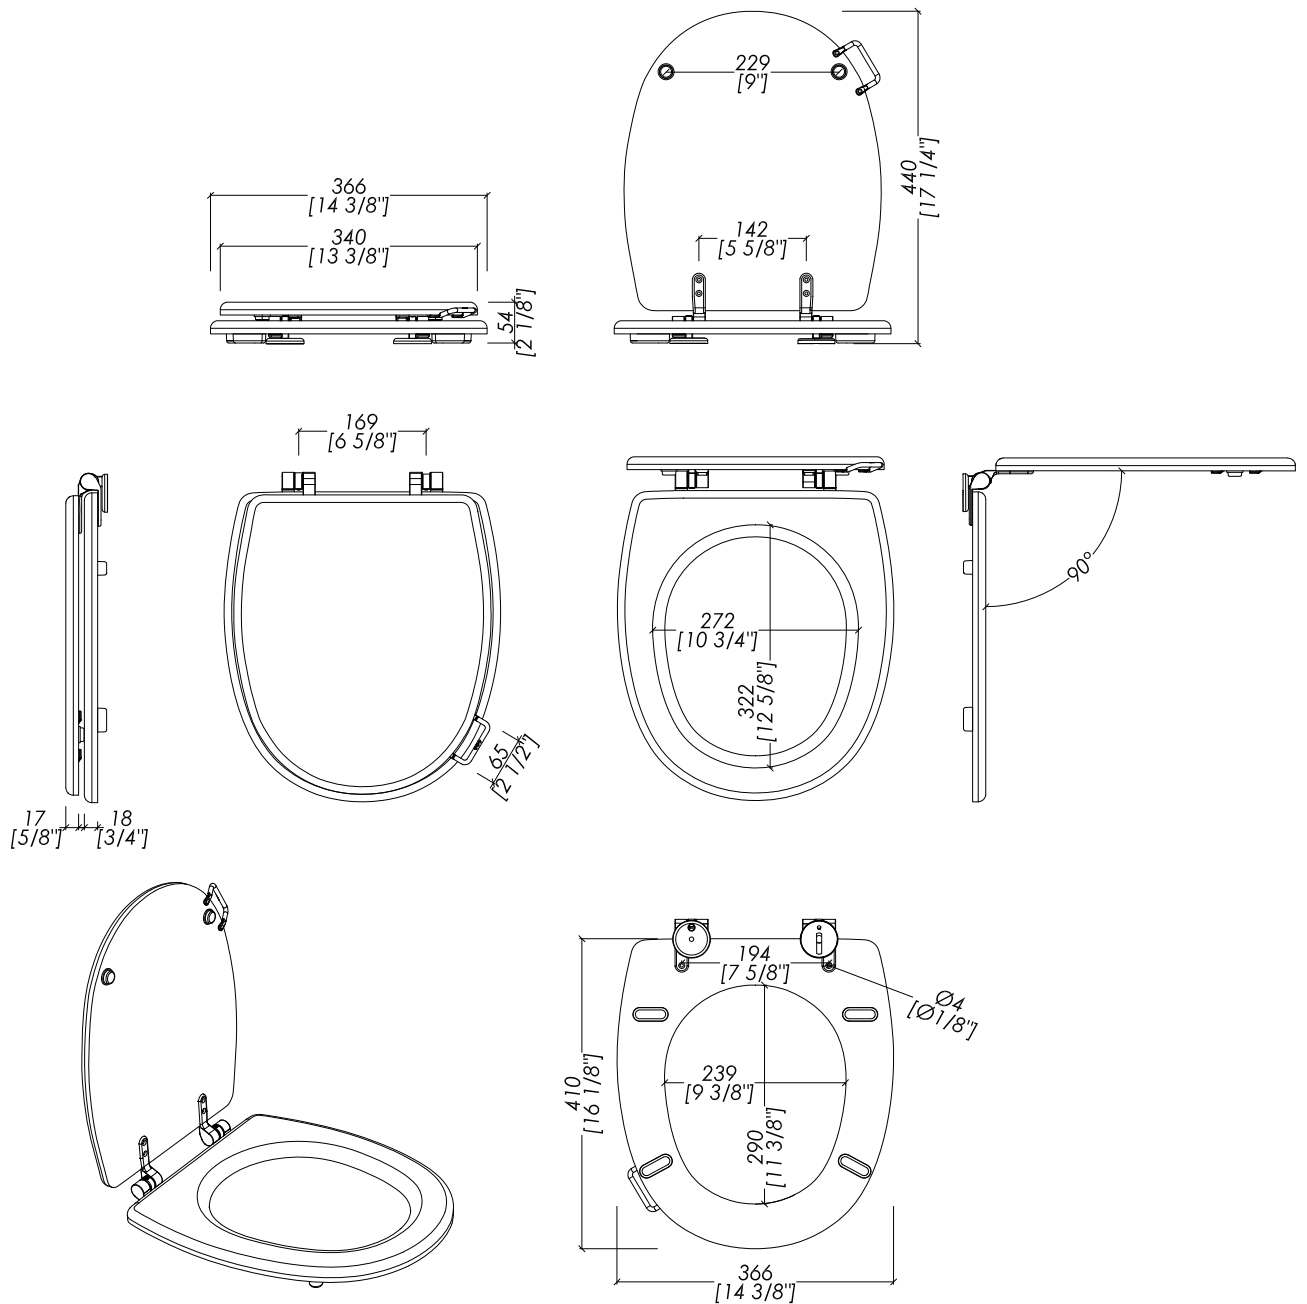

Devon&Devon

BLUES - ROSE

*Cerniera soft-close

*Soft-close hinge

updating 01|2023

SEBIAROCR; SEBIAROOT; SEBIARONK

- > SEDILE IN POLIESTERE
- > MATERIALE > Poliestere
- > FINITURA: cromo | oro chiaro | nickel lucido
- > TOLLERANZA: ± 3 %
- > DIMENSIONE IMBALLO: mm 560x400x80H
- > PESO: 3,5 Kg

N.B. Tutte le misure sono in millimetri/pollici. Questo disegno è di proprietà Devon&Devon. Non può essere riprodotto o trasmesso a terzi senza autorizzazione.

- > BLUES POLYESTER SEAT
- > MATERIAL > Poliestere
- > FINISH: chrome | light gold | polished nickel
- > TOLERANCE: ± 3 %
- > PACKAGING SIZE: inch 22"X 15 3/4"x 3 1/8" H
- > WEIGHT: 7,7 Lbs

N.B. All measurements are in millimetres/inch. This drawing is property of Devon&Devon. It may not be reproduced or transmitted to third parties without authorization.