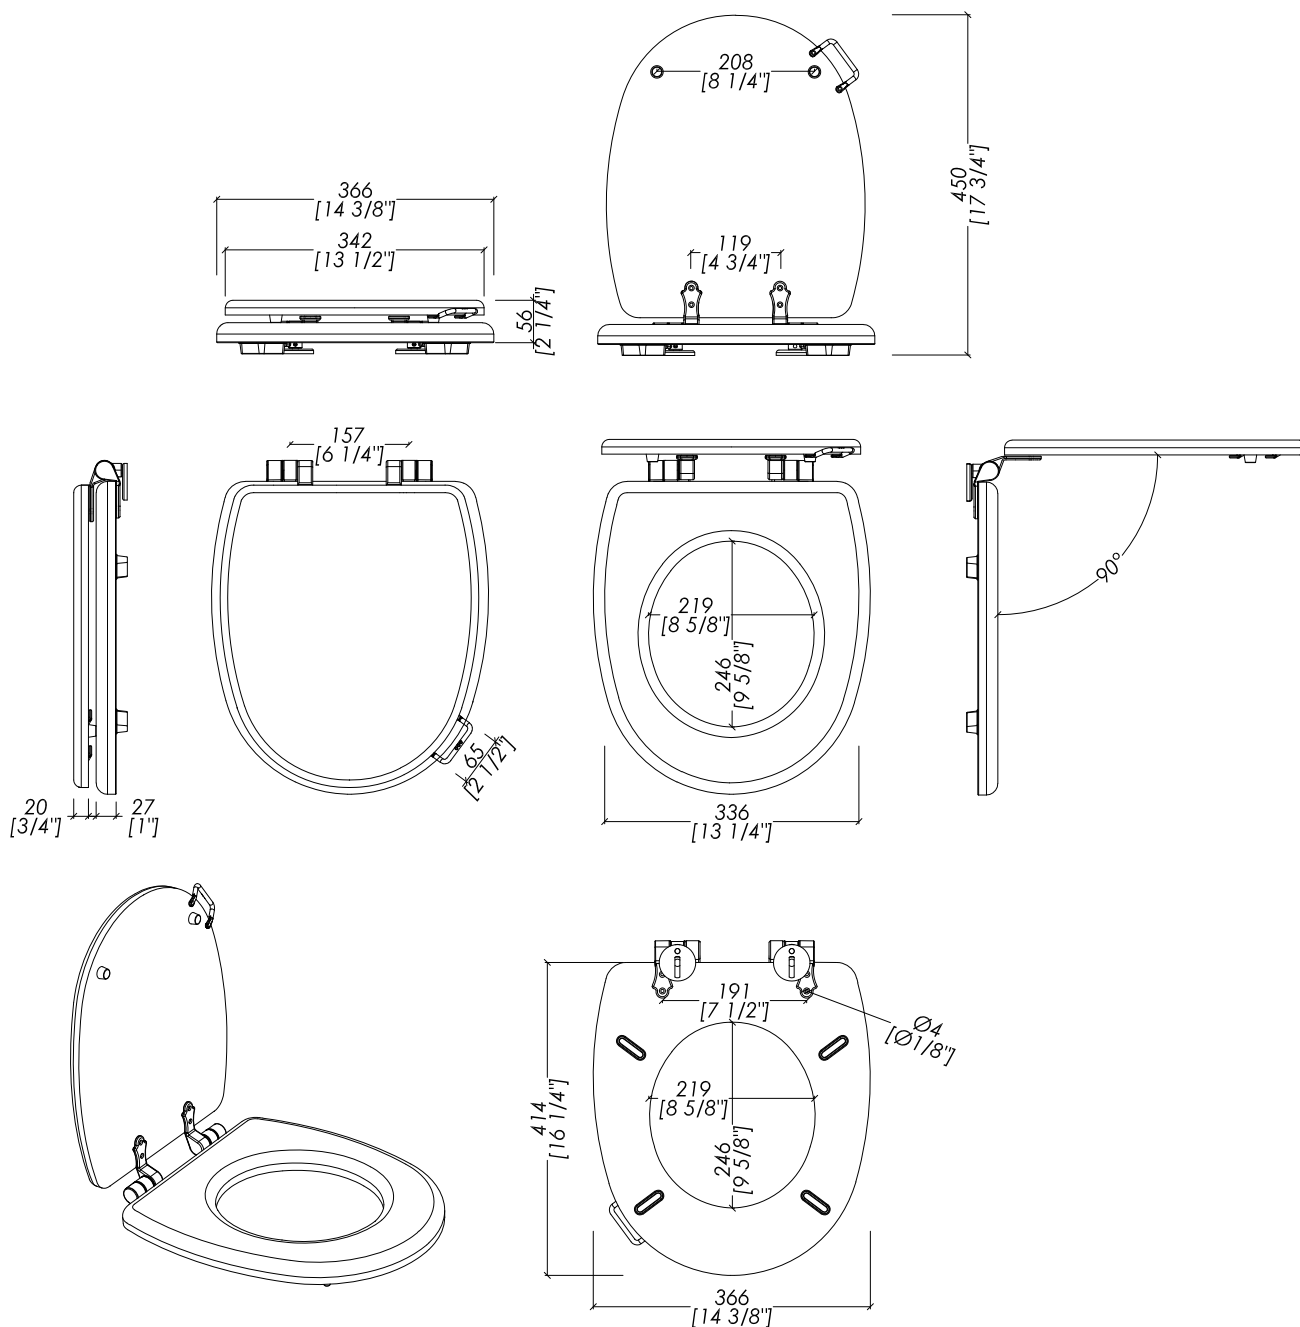

Devon&Devon

BLUES - ROSE

*Cerniera soft-close

*Soft-close hinge

updating 02|2023

3|BDEQUEROCR; 3|BSEQUERO; 3|BSEQUERONK / 3|BSEWENROCR; 3|BSEWENRO; 3|BSEWENRONK

- > SEDILE QUERCIA MASSELLO / MASSELLO TINTA SCURA
- > MATERIALE > MASSELLO QUERCIA / QUERCIA TINTA SCURA
- > FINITURA: cromo | oro chiaro | nickel lucido
- > TOLLERANZA: ± 3 %
- > DIMENSIONE IMBALLO: mm 560x400x80H
- > PESO: 4.4 Kg

N.B. Tutte le misure sono in millimetri/pollici. Questo disegno è di proprietà Devon&Devon. Non può essere riprodotto o trasmesso a terzi senza autorizzazione.

- > BLUES SOLID OAK SEAT / SOLID OAK DARK STAINED
- > MATERIAL > SOLID OAK / SOLID OAK DARK STAINED
- > FINISH: chrome | light gold | polished nickel
- > TOLERANCE: ± 3 %
- > PACKAGING SIZE: inch 22"x 15 3/4"x 3 1/8" H
- > WEIGHT: 9.7 Lbs

N.B. All measurements are in millimetres/inch. This drawing is property of Devon&Devon. It may not be reproduced or transmitted to third parties without authorization.