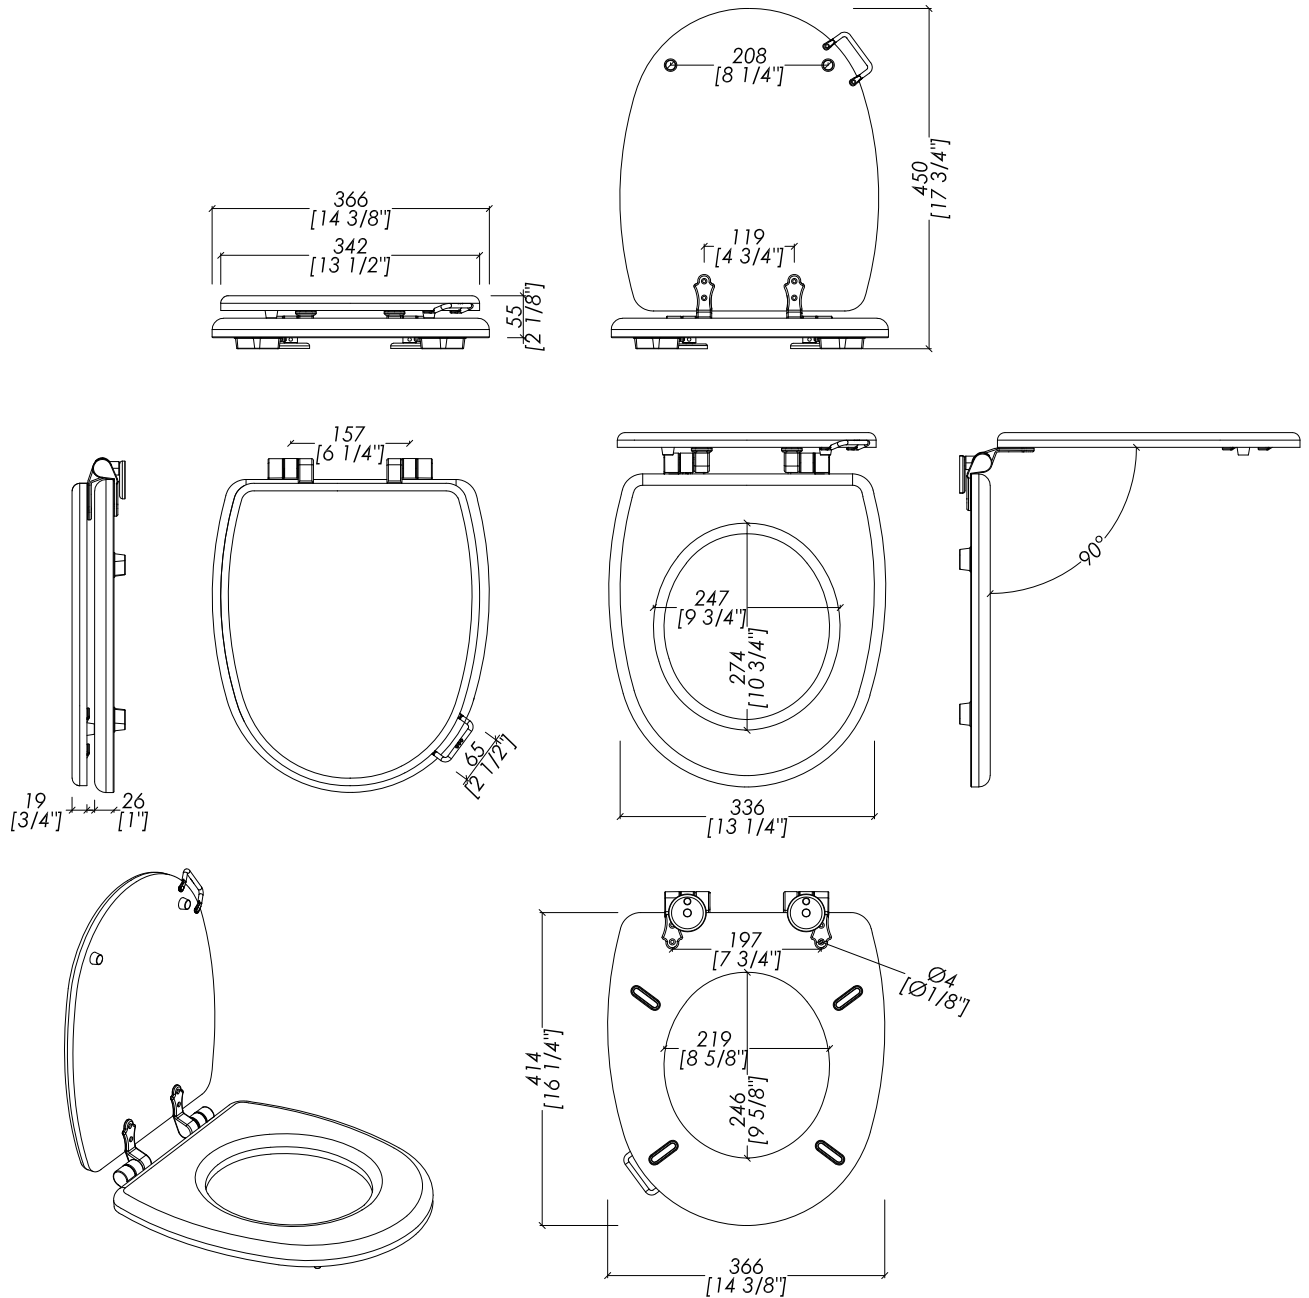

Devon&Devon

BLUES - ROSE

*Cerniera soft-close

*Soft-close hinge

updating 01|2023

3|BSEBIAROCR; 3|BSEBIARO; 3|BSEBIARONK

- > SEDILE LISTRATO IN MDF VERNICIATO BIANCO
- > MATERIALE > MDF
- > FINITURA: cromo | oro chiaro | nickel lucido
- > TOLLERANZA: $\pm 3\%$
- > DIMENSIONE IMBALLO: mm 560x400x80H
- > PESO: 4.6 Kg

N.B. Tutte le misure sono in millimetri/pollici. Questo disegno è di proprietà Devon&Devon. Non può essere riprodotto o trasmesso a terzi senza autorizzazione.

- > BLUES WHITE PAINTED SEAT IN MDF
- > MATERIAL > MDF
- > FINISH: chrome | light gold | polished nickel
- > TOLERANCE: $\pm 3\%$
- > PACKAGING SIZE: inch 22"x 15 3/4"x 3 1/8" H
- > WEIGHT: 10.1 Lbs

N.B. All measurements are in millimetres/inch. This drawing is property of Devon&Devon. It may not be reproduced or transmitted to third parties without authorization.