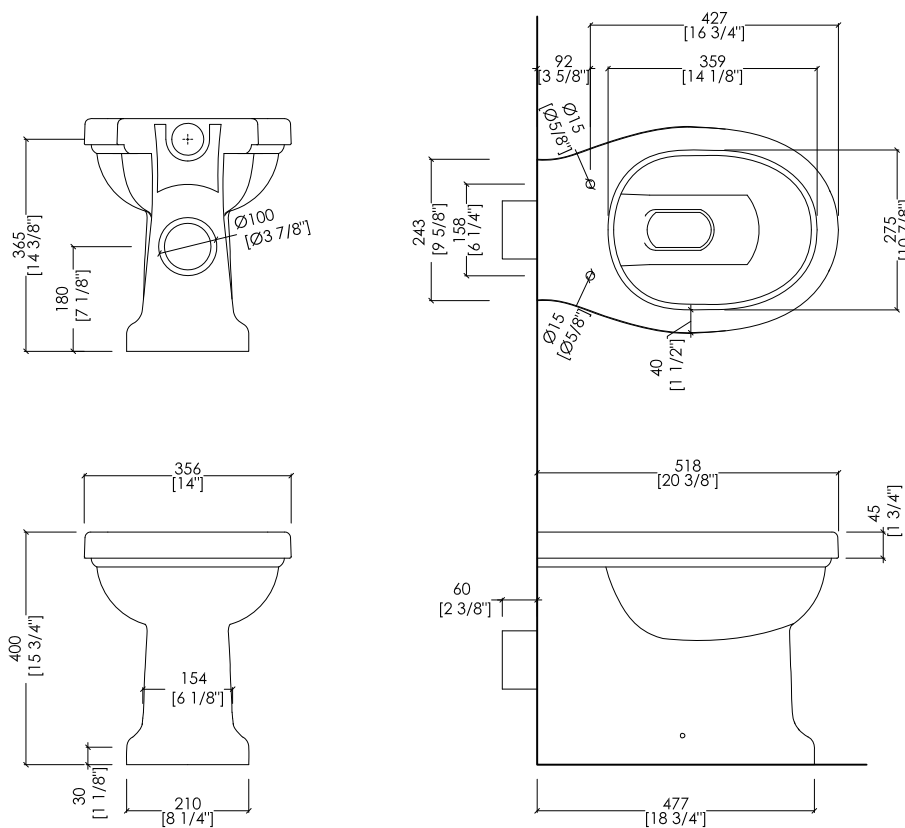

Devon&Devon

BLUES

updating 01|2021

IBWCBLUESBTW

► VASO BTW PER CASSETTA DA INCASSO

► MATERIALE ► ceramica
FINITURA: bianco

► TOLLERANZA: $\pm 2\% \geq 750$ mm; $\pm 5\% \leq 750$ mm

► DIMENSIONE IMBALLO: mm 570x370x470H

► PESO: 21 Kg

► PORTATA: la quantità (litri per scarico) dipende dalla cassetta da incasso utilizzata (Geberit - Grohe - Tece - Pucci - Viega - Valsir)

► BACK TO WALL W.C. PAN FOR IN-WALL CISTERN

► MATERIAL ► ceramic
FINISH: white

► TOLERANCE: $\pm 2\% \geq 29$ 1/2" inch; $\pm 5\% \leq 29$ 1/2" inch

► PACKAGING SIZE: inch 22 1/2"x 14 5/8"x 18 1/2"H

► WEIGHT: 46.3 Lbs

► FLOW RATE: flow rate (gallons per flush) depends on the wall mounted cistern (Geberit - Grohe - Tece - Pucci - Viega - Valsir)

To guarantee that the WC pan adheres completely and properly to the wall, it is necessary to take into account the depth of the pan's waste outlet, which is \varnothing 3 7/8" inch, and the difference in the reception capacity of the Geberit reduction pipe connector, which is 1 3/8" inch in length, together with the in-wall cistern.