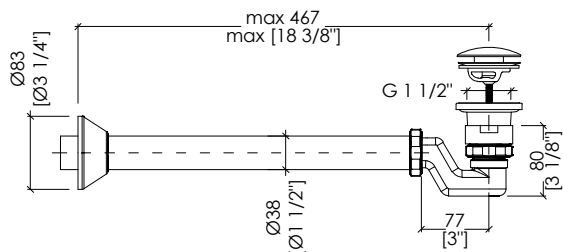

Devon&Devon

AURORA BIJOUX WHITE

design Ufficio Stile

COMPOSIZIONE A COMPOSITION A