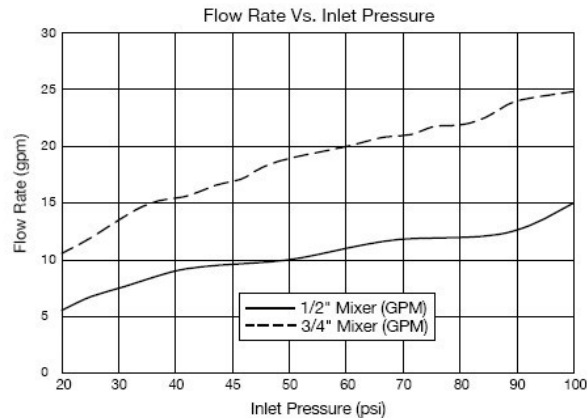

SS-TH3000

3/4" Thermostatic Valve

Meets the applicable requirements of ASME A112.18.1-2005/CSA B125.1-05, entitled "Plumbing Supply Fittings"

WATERMARK DESIGNS

350 Dewitt Avenue Brooklyn NY 11207 USA T 718 257 2800 F 718 257 2144 info@watermark-designs.com