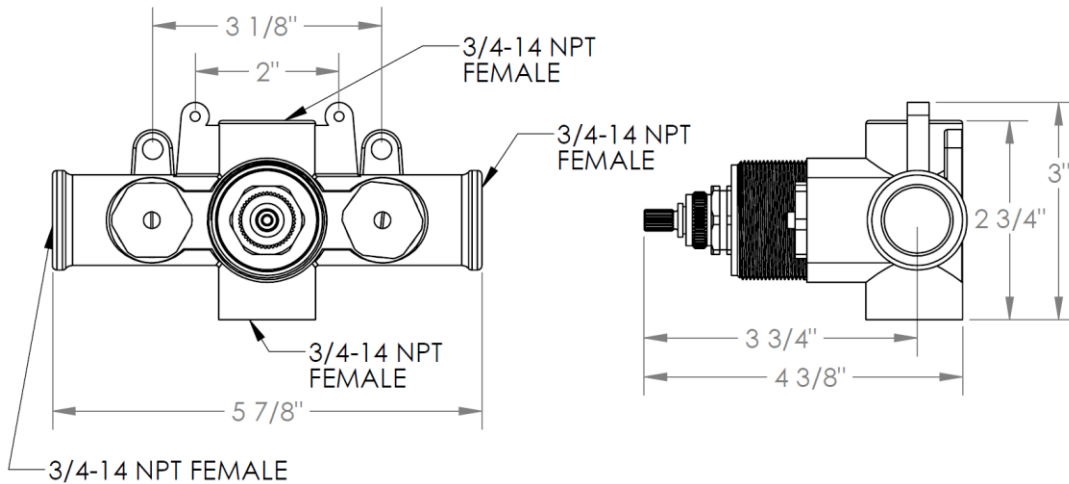

SS-TH3000

3/4" Thermostatic Valve

Meets the applicable requirements of ASME A112.18.1-2005/CSA B125.1-05, entitled "Plumbing Supply Fittings"

WATERMARK DESIGNS

350 Dewitt Avenue Brooklyn NY 11207 USA T 718 257 2800 F 718 257 2144 info@watermark-designs.com