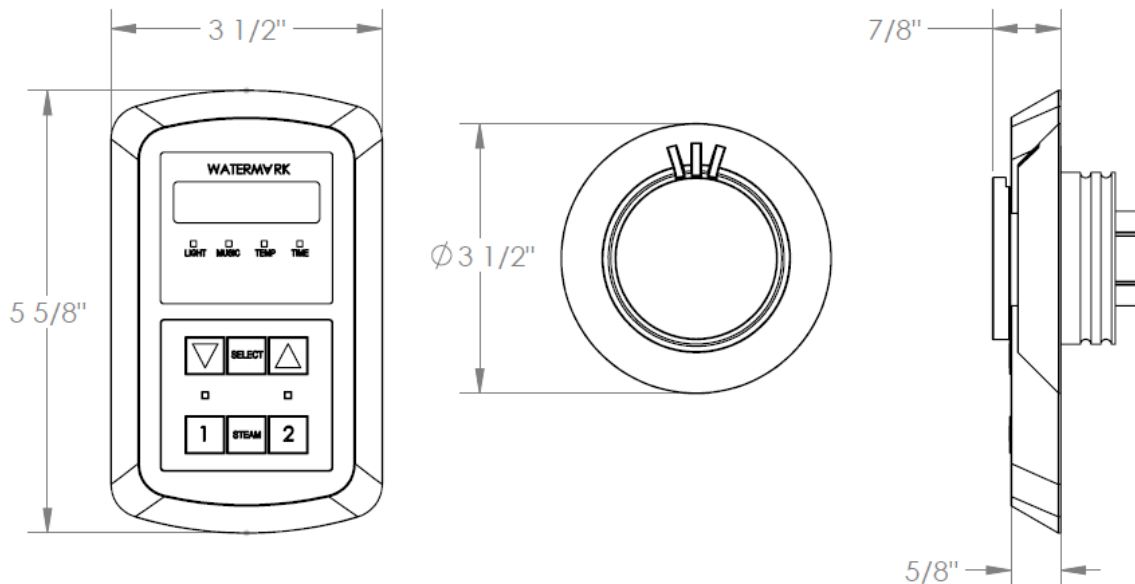

**SS-SSBL03**  
Blue Steam Shower

**WATERMARK DESIGNS 12/5/2014**