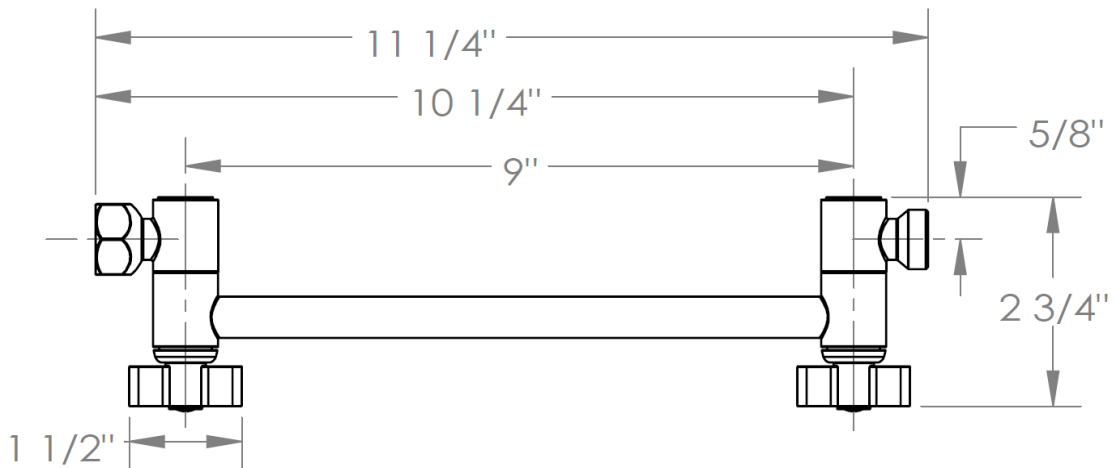

SS-EXT750
Arm Extension

WATERMARK DESIGNS 12/31/2014