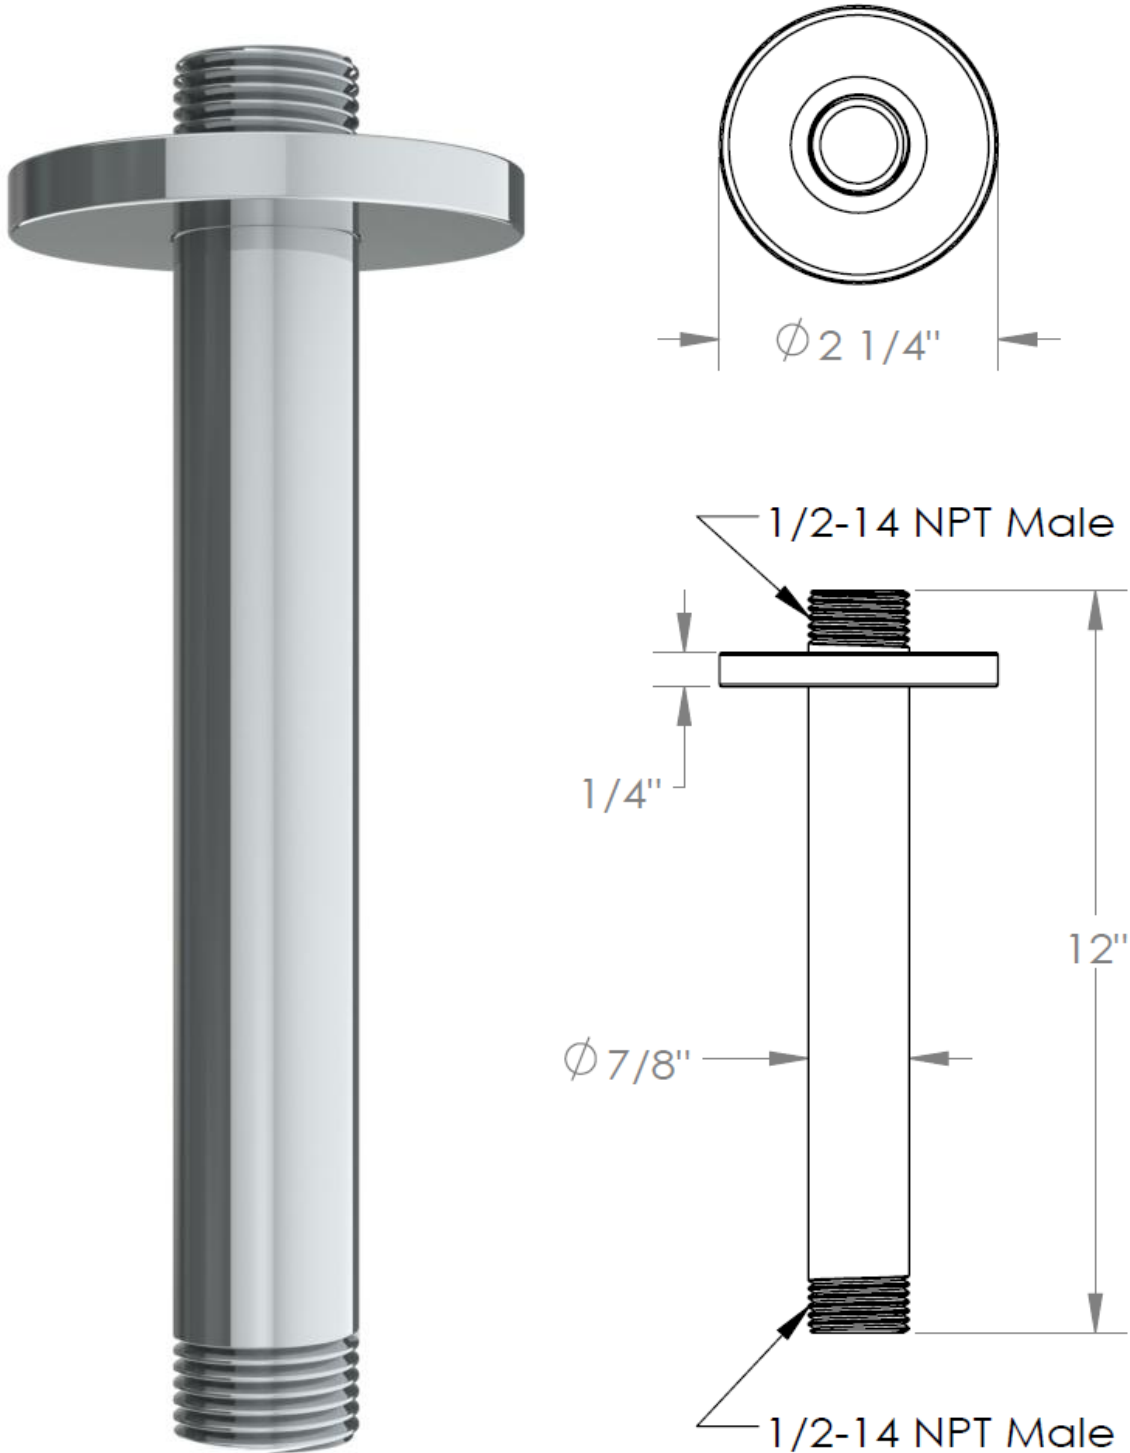

**SS-604AF**

12" Ceiling Arm with Flange

**WATERMARK DESIGNS 12/31/2014**