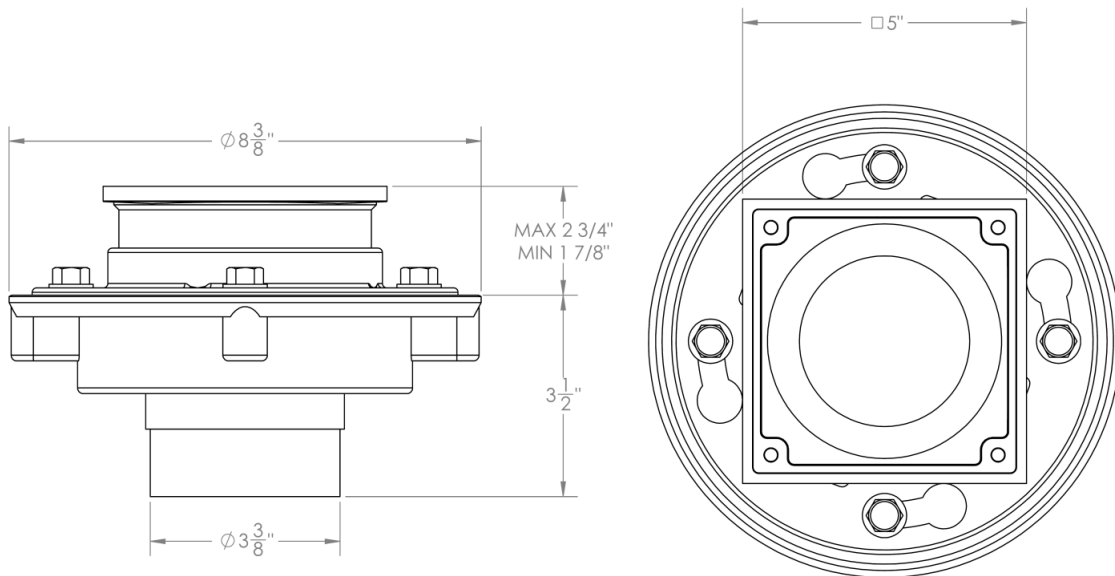

SD-CST-3

Cast Iron Rough Kit

Includes: SD-HED-3 and cast iron body with clamping collar

WATERMARK DESIGNS 2/4/2019

350 Dewitt Ave Brooklyn NY 11207 USA T 718 257 2800 F 718 257 2144 info@watermark-designs.com