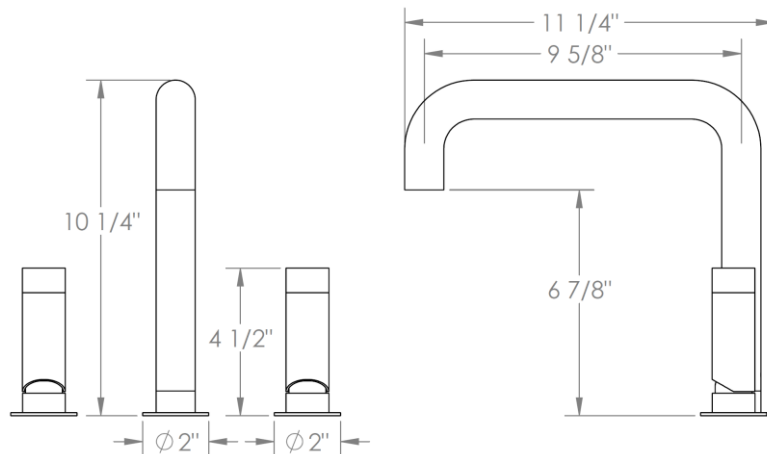

RH-7-RHL

Deck Mounted Concealed Ledge Kitchen Set

Uses Linear Valves

Flow Rate: 1.75 GPM

Meets the applicable requirements of ASME A112.18.1-2005/CSA B125.1-05, entitled "Plumbing Supply Fittings"

WATERMARK DESIGNS 2/4/2019