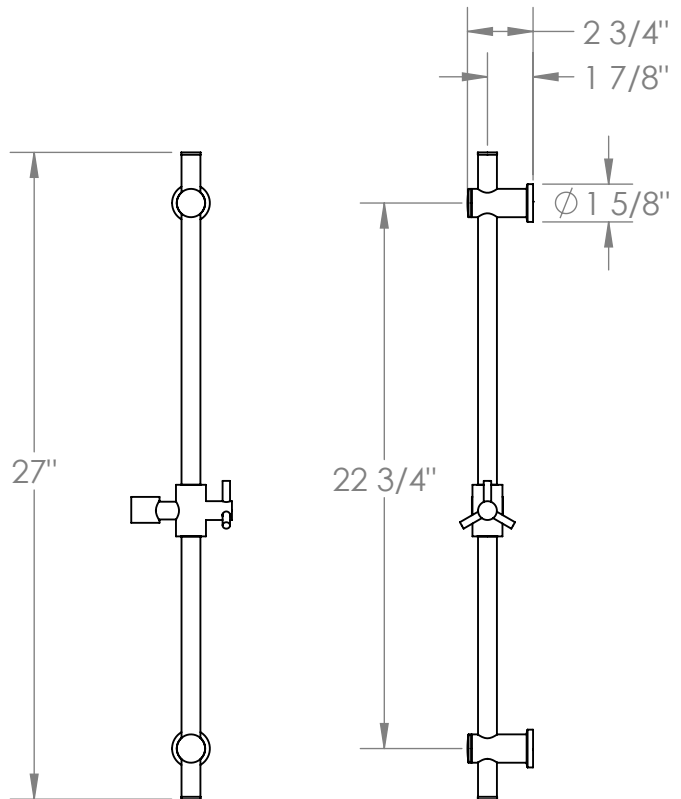

PB-8524
Wall Positioning Bar

Meets the applicable requirements of ASME A112.18.1-2005/CSA B125.1-05, entitled "Plumbing Supply Fittings"