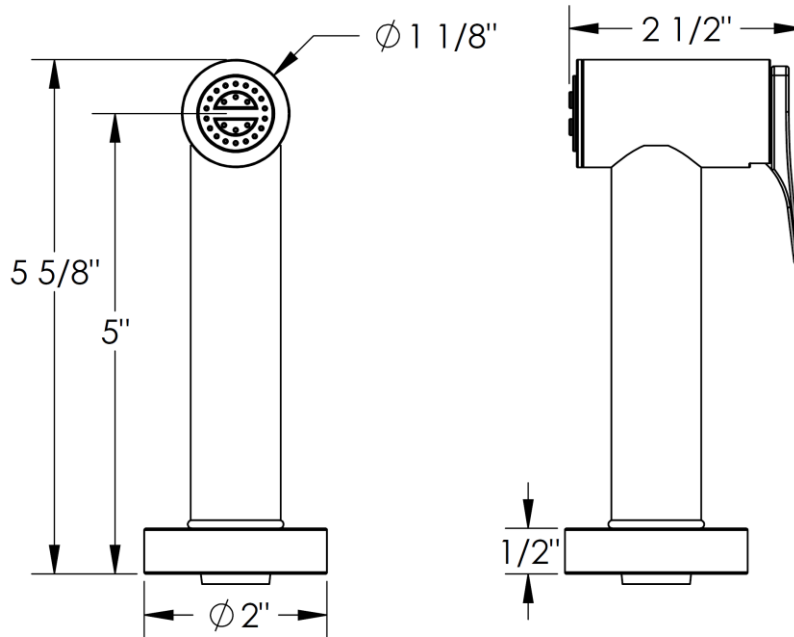

MSA7

Industrial Hand Spray w/ Hose and Base

Meets the applicable requirements of ASME A112.18.1-2005/CSA B125.1-05, entitled "Plumbing Supply Fittings"

WATERMARK DESIGNS 7/3/2015

350 Dewitt Ave Brooklyn NY 11207 USA T 718 257 2800 F 718 257 2144 info@watermark-designs.com