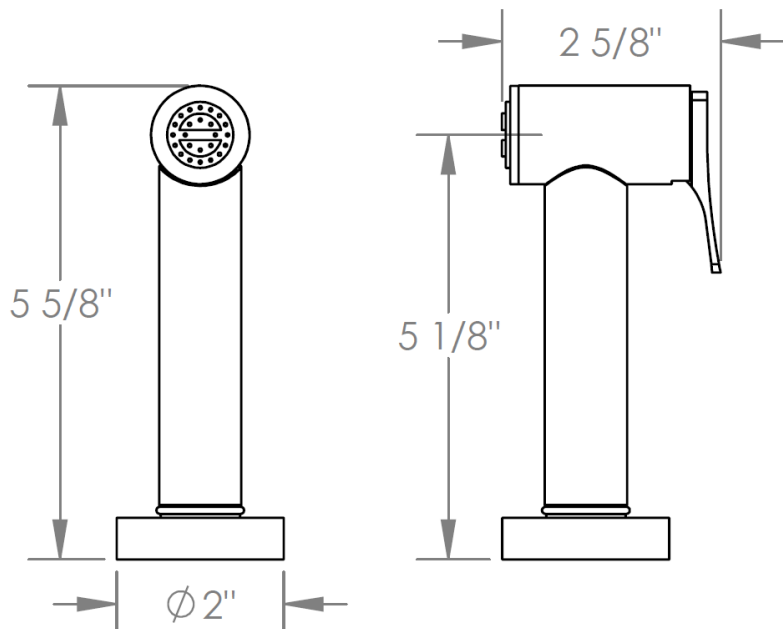

MSA6

Metal Kitchen Handspray
Loft Collection

Meets the applicable requirements of ASME A112.18.1-2005/CSA B125.1-05, entitled "Plumbing Supply Fittings"

WATERMARK DESIGNS 9/6/2018

350 Dewitt Ave Brooklyn NY 11207 USA T 718 257 2800 F 718 257 2144 info@watermark-designs.com