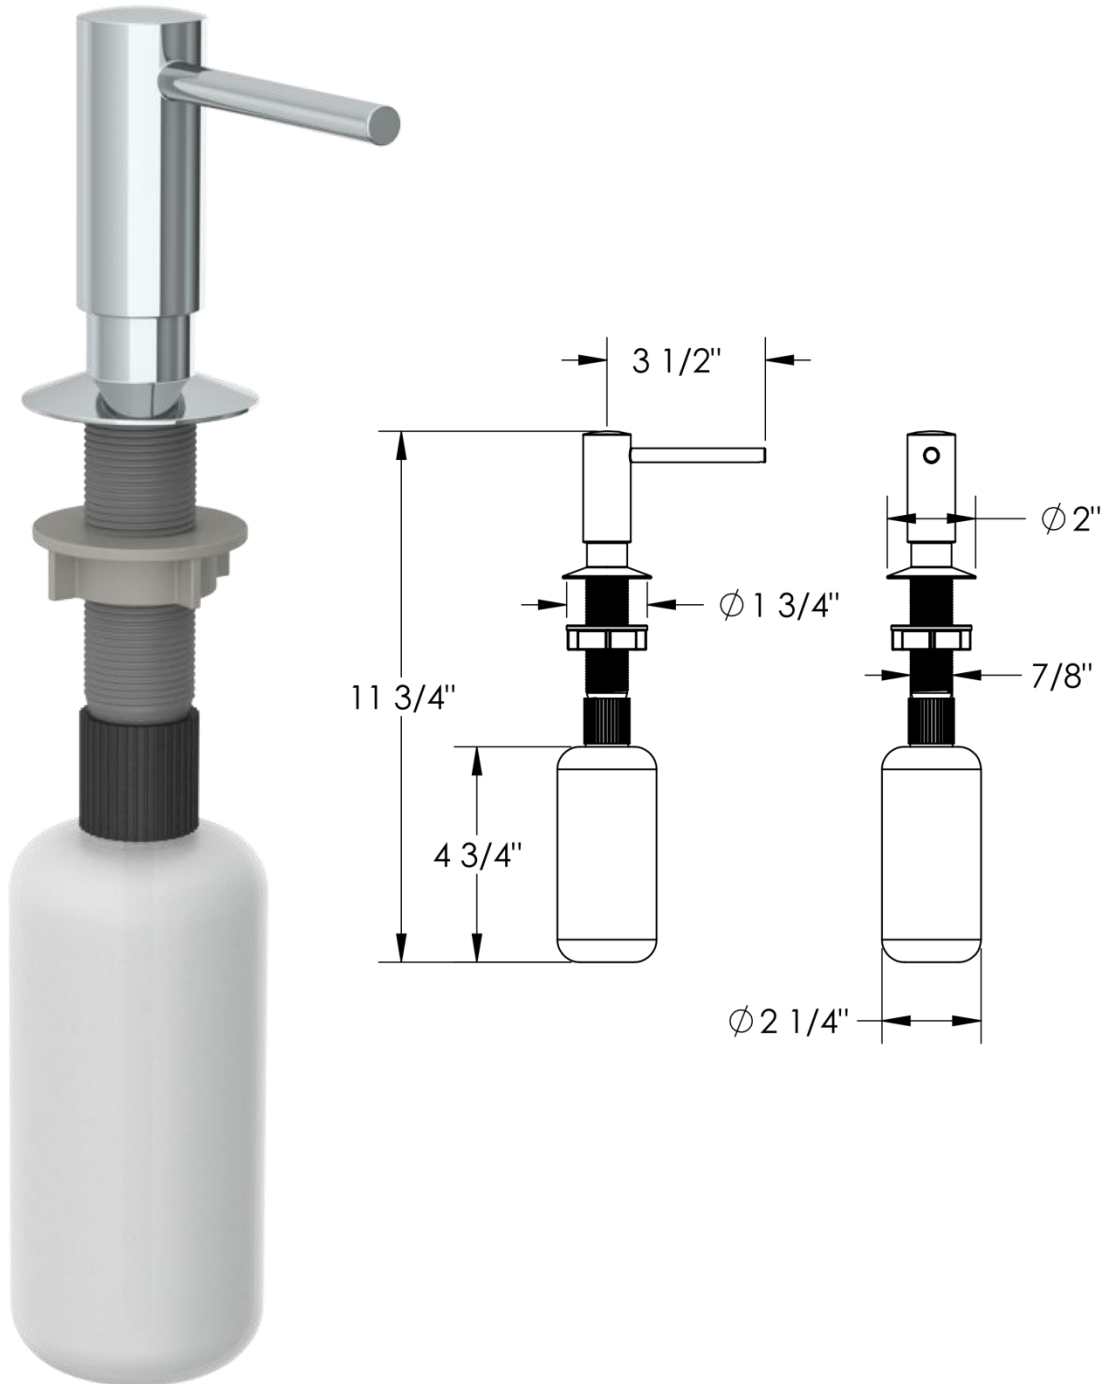

MLD2

Contemporary lotion dispenser

Meets the applicable requirements of ASME A112.18.1-2005/CSA B125.1-05, entitled "Plumbing Supply Fittings"

WATERMARK DESIGNS 8/2/2017

350 Dewitt Ave Brooklyn NY 11207 USA T 718 257 2800 F 718 257 2144 info@watermark-designs.com