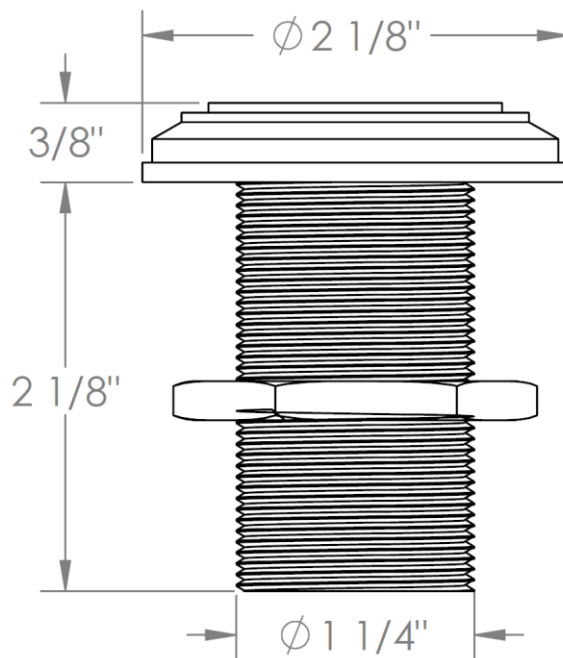

H-BS30

Deck Mounted H-Base
Anika Collection

WATERMARK DESIGNS 2/4/2019