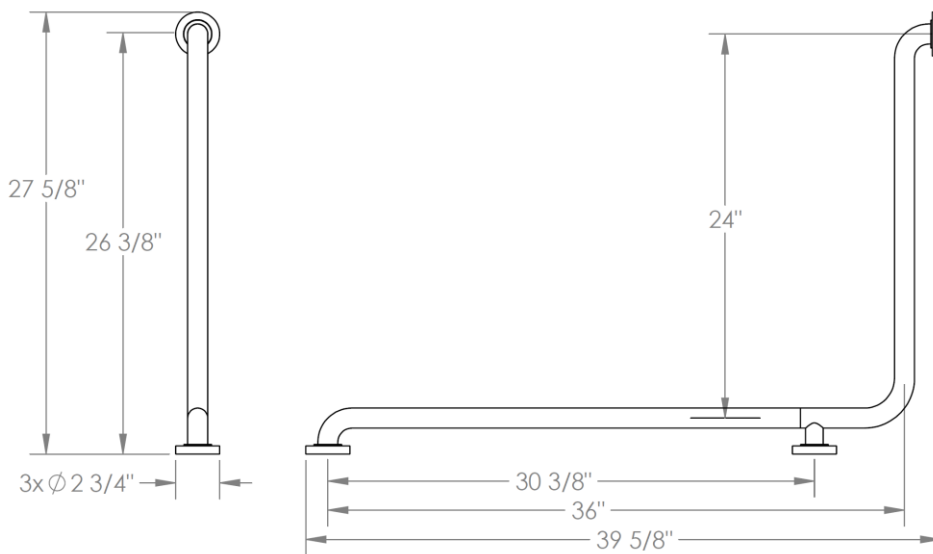

GB11-SEN
Corner Grab Bar
Sense Collection

WATERMARK DESIGNS 4/22/2019