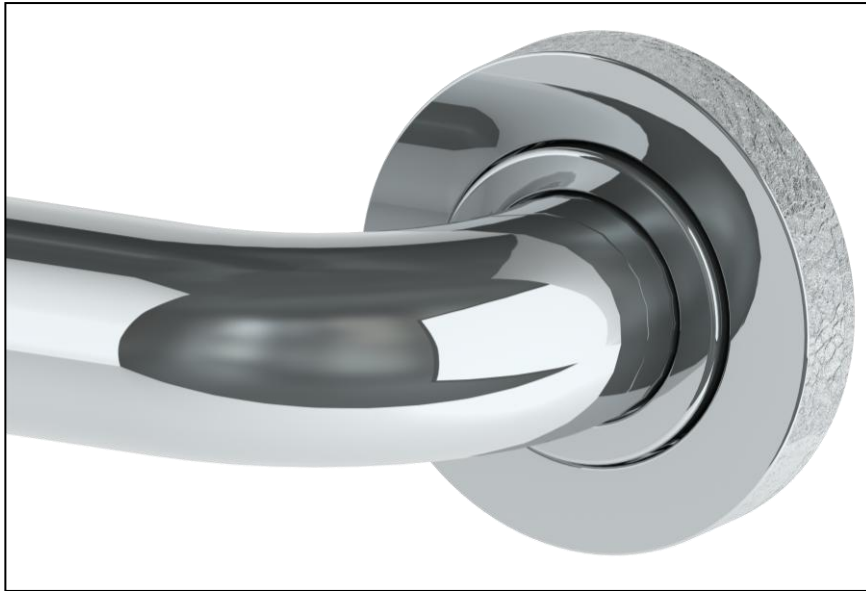

GB11-SEN
Corner Grab Bar
Sense Collection

WATERMARK DESIGNS 4/22/2019