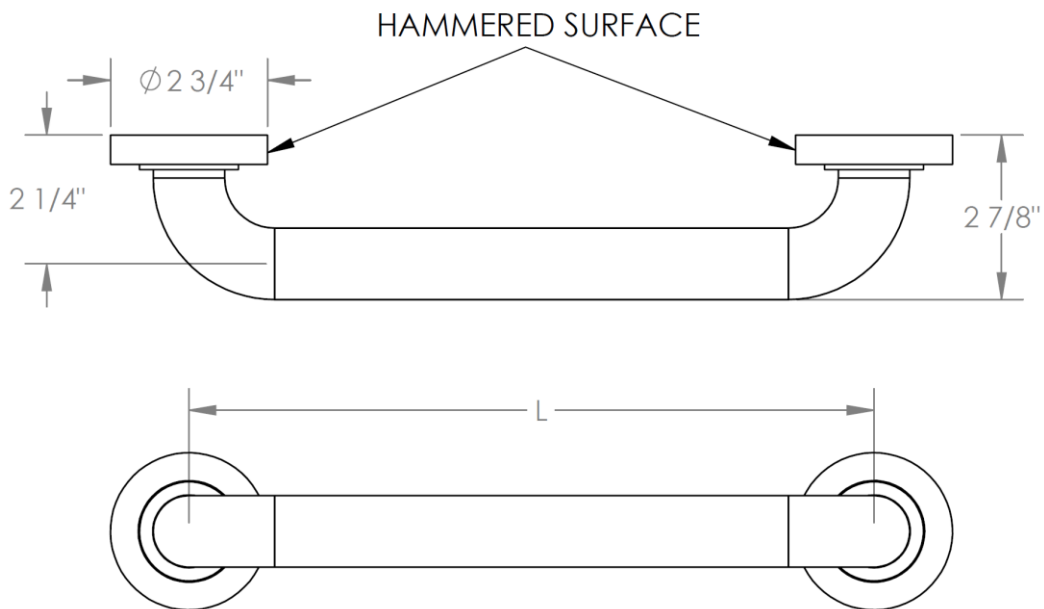

GB0_-SEN

Wall Mounted Shower Grab Bar
Sense Collection

MODEL NO.	DIMENSION OF L
GB01-SEN	12" CTC
GB02-SEN	16" CTC
GB03-SEN	18" CTC
GB04-SEN	24" CTC
GB05-SEN	32" CTC

WATERMARK DESIGNS 9/11/2018