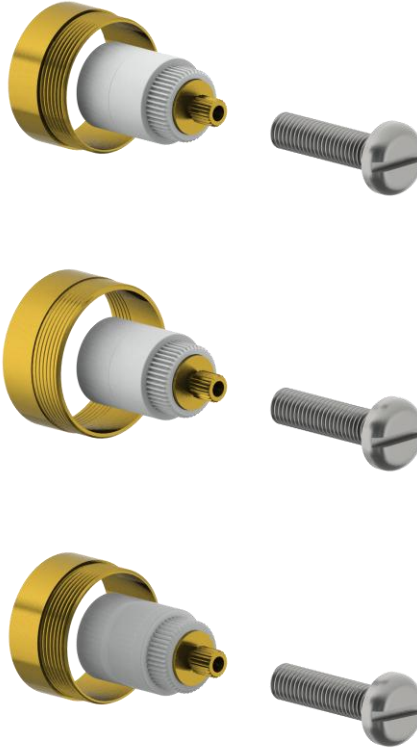

EXT56C

Extension Kit for SS-TH6000 Thermostatic Rough

Note: Installation instructions included with kit

Note: Extension kits are stackable

ITEM NO.	PART NUMBER	QTY.
1	SS-EXT41-TMP-DOME-EXT	1
2	AS568 - 014	6
3	SS-EXT41-STRG-EXT	6
4	SS-EXT41-STEM-EXT	6
5	pan slot head_am	3
6	SS-EXT51-VOL-DOME-EXT	2

Meets the applicable requirements of ASME A112.18.1-2005/CSA B125.1-05, entitled "Plumbing Supply Fittings"

WATERMARK DESIGNS 2/20/2019

350 Dewitt Ave Brooklyn NY 11207 USA T 718 257 2800 F 718 257 2144 info@watermark-designs.com