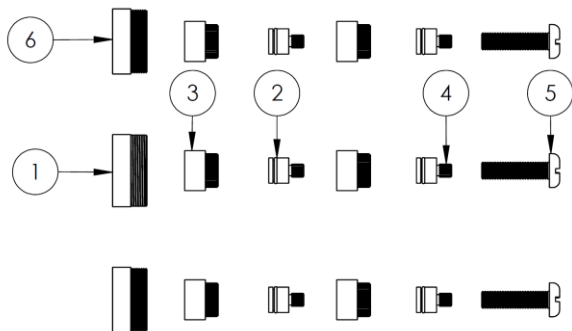

EXT56C

Extension Kit for SS-TH6000 Thermostatic Rough

Note: Installation instructions included with kit

Note: Extension kits are stackable

ITEM NO.	PART NUMBER	QTY.
1	SS-EXT41-TMP-DOME-EXT	1
2	AS568 - 014	6
3	SS-EXT41-STRG-EXT	6
4	SS-EXT41-STEM-EXT	6
5	pan slot head_am	3
6	SS-EXT51-VOL-DOME-EXT	2

Meets the applicable requirements of ASME A112.18.1-2005/CSA B125.1-05, entitled "Plumbing Supply Fittings"

WATERMARK DESIGNS 2/20/2019

350 Dewitt Ave Brooklyn NY 11207 USA T 718 257 2800 F 718 257 2144 info@watermark-designs.com