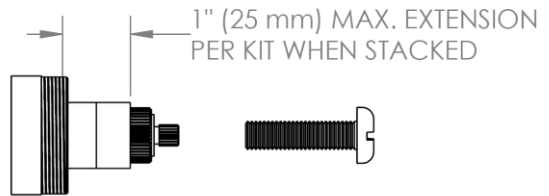

EXT56C

Extension Kit for SS-TH6000 Thermostatic Rough

Note: Installation instructions included with kit

Note: Extension kits are stackable

ITEM NO.	PART NUMBER	QTY.
1	SS-EXT41-TMP-DOME-EXT	1
2	AS568 - 014	6
3	SS-EXT41-STRG-EXT	6
4	SS-EXT41-STEM-EXT	6
5	pan slot head_am	3
6	SS-EXT51-VOL-DOME-EXT	2