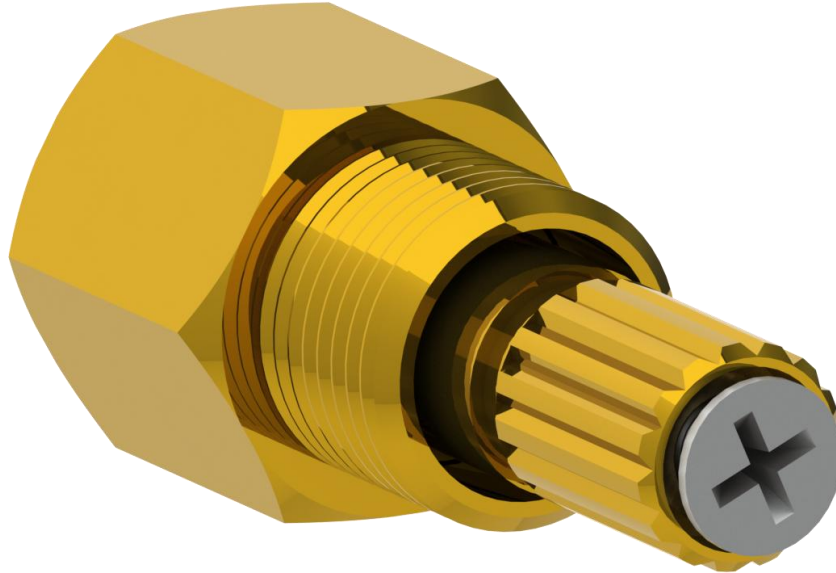

EXT20

1" Extension Kit for SS-SHV1.2, SS-DD4, SS-TS150, SS-TS200, SS-WD2, SS-WD3, SS-PB75, SS-VCWD2 and SS-VCWD3 concealed roughs
Stackable

Meets the applicable requirements of ASME A112.18.1-2005/CSA B125.1-05, entitled "Plumbing Supply Fittings"