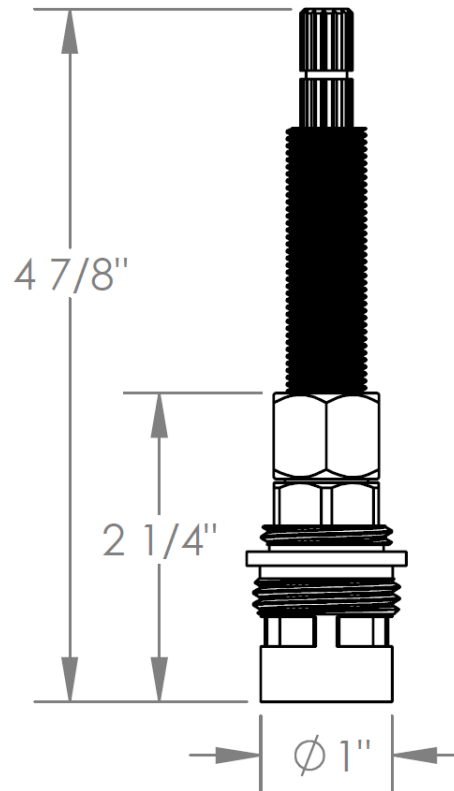

**CRT508-TS-H**

3/4" Cartridge for SS-TS150 - Hot  
Quarter Turn Counter-Clockwise  
Standard for SS-TS150

Meets the applicable requirements of ASME A112.18.1-2005/CSA B125.1-05, entitled "Plumbing Supply Fittings"