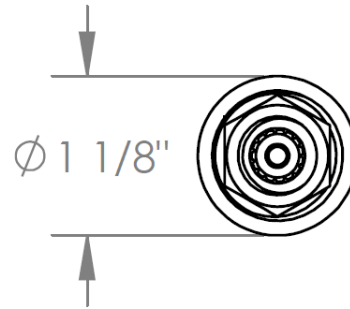

**CRT508-TS-H**

3/4" Cartridge for SS-TS150 - Hot  
Quarter Turn Counter-Clockwise  
Standard for SS-TS150

Meets the applicable requirements of ASME A112.18.1-2005/CSA B125.1-05, entitled "Plumbing Supply Fittings"