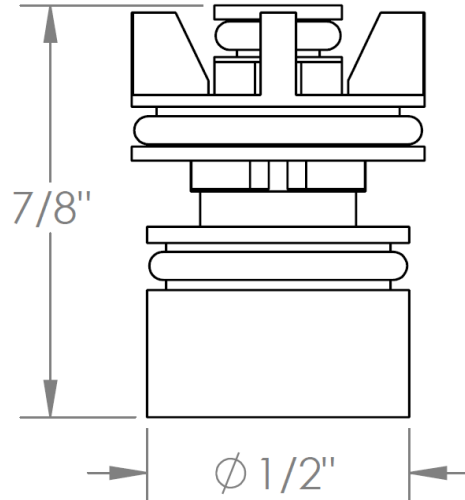

**CRT23-7.4DIV**

Single Hole Kitchen Faucet Diverter Cartridge

Meets the applicable requirements of ASME A112.18.1-2005/CSA B125.1-05, entitled "Plumbing Supply Fittings"

**WATERMARK DESIGNS 2/22/2019**

350 Dewitt Ave Brooklyn NY 11207 USA T 718 257 2800 F 718 257 2144 info@watermark-designs.com