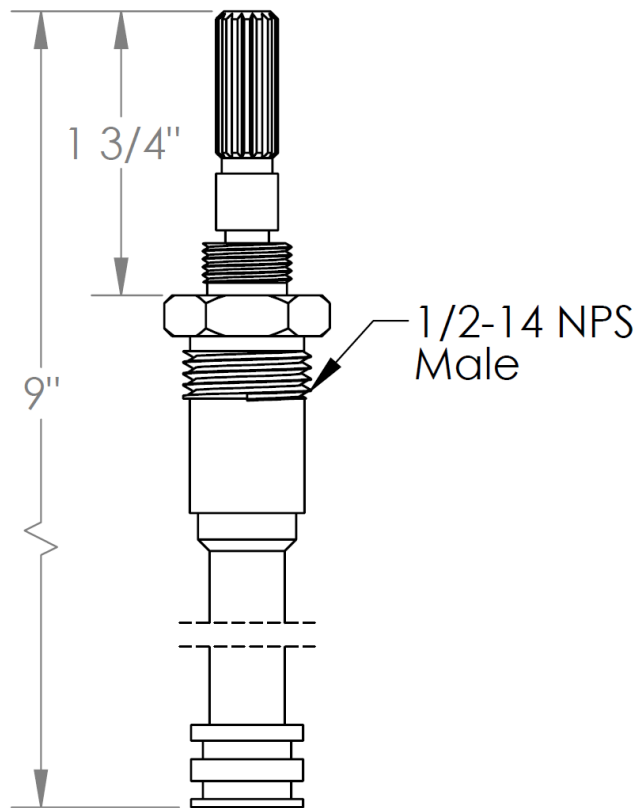

**CRT-DD4**  
Cartridge for SS-DD4

Meets the applicable requirements of ASME A112.18.1-2005/CSA B125.1-05, entitled "Plumbing Supply Fittings"

**WATERMARK DESIGNS 2/28/2019**

350 Dewitt Ave Brooklyn NY 11207 USA T 718 257 2800 F 718 257 2144 info@watermark-designs.com