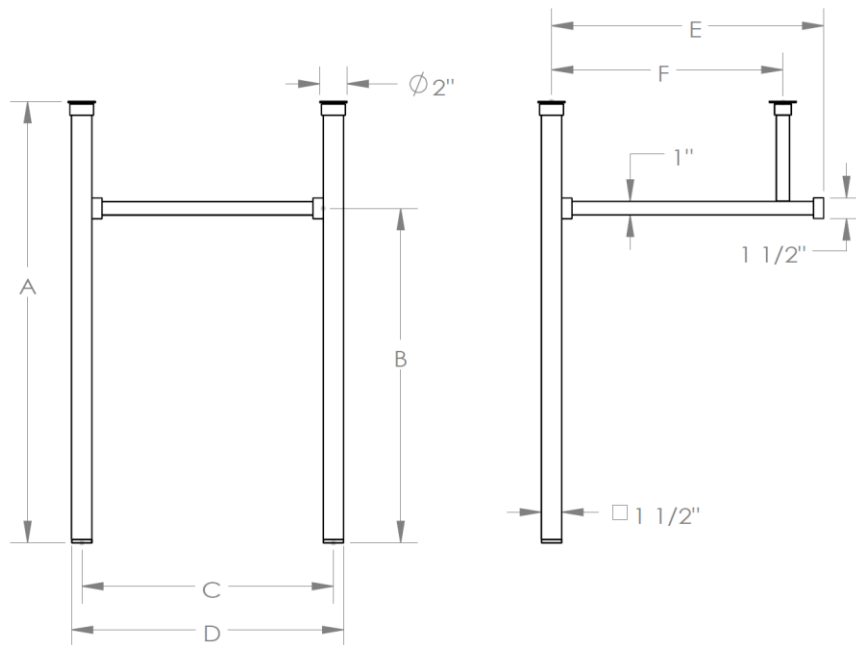

CON__-SQST

Console Legs - Square
Stone/ Marble/ Glass/ Wood Top

Model No.	A	B	C	D	E	F
CON24-SQST	32"	24 1/4"	18 1/2"	20"	20"	17"
CON30-SQST	32"	24 1/4"	25 1/2"	27"	20"	17"
CON36-SQST	32"	24 1/4"	31 1/2"	33"	20"	17"