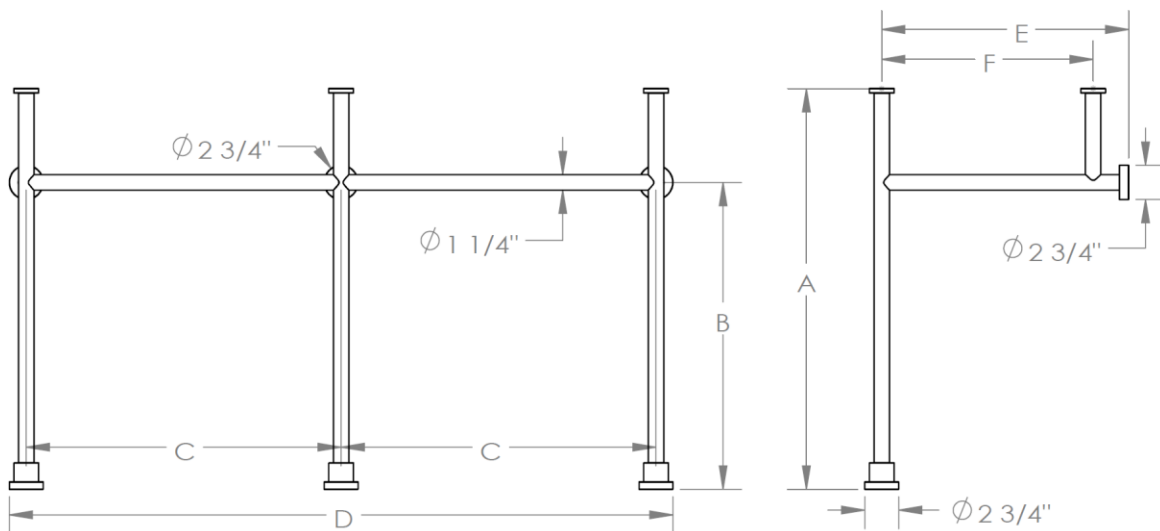

CON__-SNSST

Double Console Legs - Sense
Stone/ Marble/ Glass/ Wood Top

Model No.	A	B	C	D	E	F
CON60-SNSST	32 1/4"	24 5/8"	25 1/2"	53 3/4"	20"	17 1/8"
CON72-SNSST	32 1/4"	24 5/8"	31 1/2"	65 3/4"	20"	17 1/8"