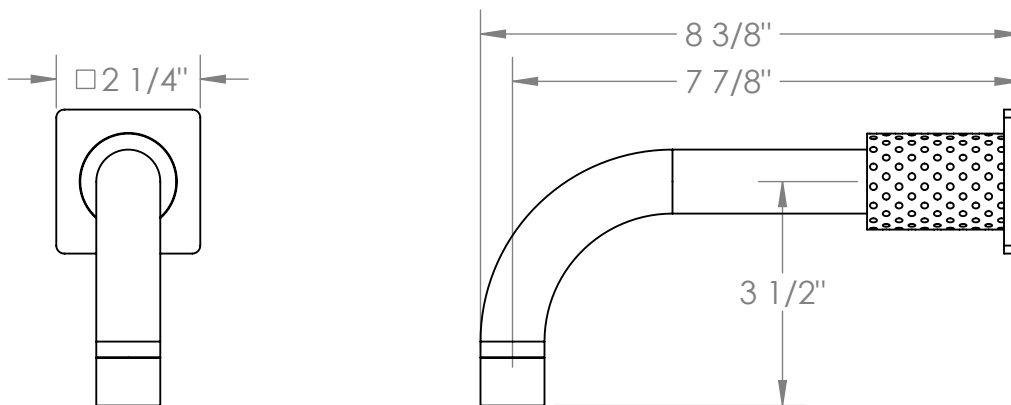

# 71-WBS-LLP5

Wall Mounted Bath Spout

Meets the applicable requirements of ASME A112.18.1-2005/CSA B125.1-05, entitled "Plumbing Supply Fittings"

**WATERMARK** DESIGNS 9/11/2019

350 Dewitt Ave Brooklyn NY 11207 USA T 718 257 2800 F 718 257 2144 info@watermark-designs.com