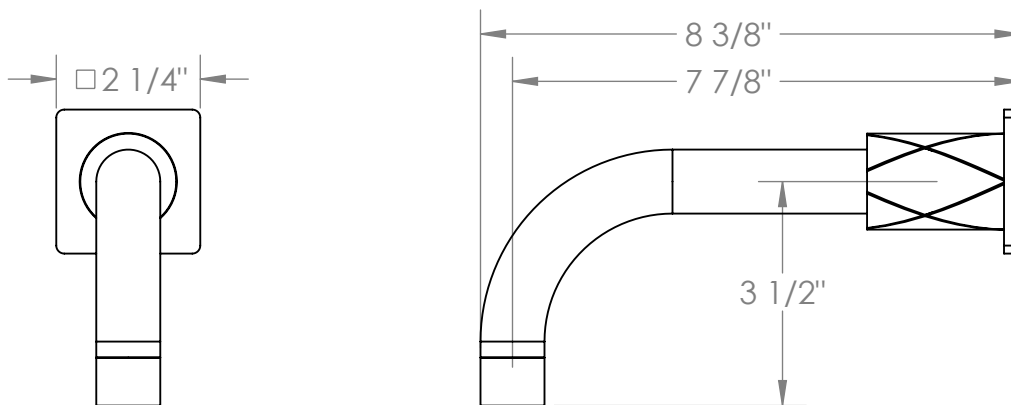

# 71-WBS-LLD4

Wall Mounted Bath Spout

Meets the applicable requirements of ASME A112.18.1-2005/CSA B125.1-05, entitled "Plumbing Supply Fittings"

**WATERMARK** DESIGNS 9/11/2019

350 Dewitt Ave Brooklyn NY 11207 USA T 718 257 2800 F 718 257 2144 info@watermark-designs.com