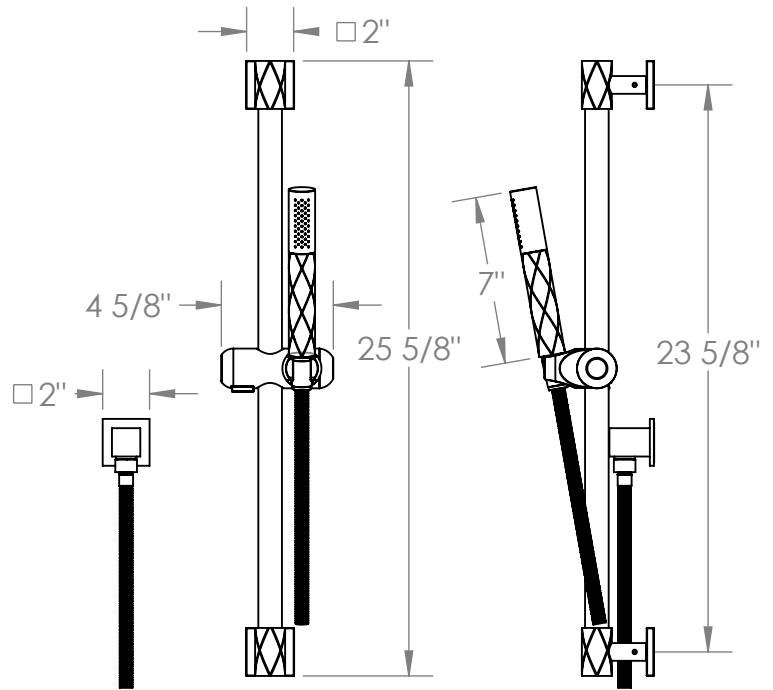

71-HSPB1-LLD4

Wall Mounted Positioning Bar Shower Kit
Includes Hand Shower and 69" Hose
Flow Rate: 1.75 GPM

Meets the applicable requirements of ASME A112.18.1-2005/CSA B125.1-05, entitled "Plumbing Supply Fittings"