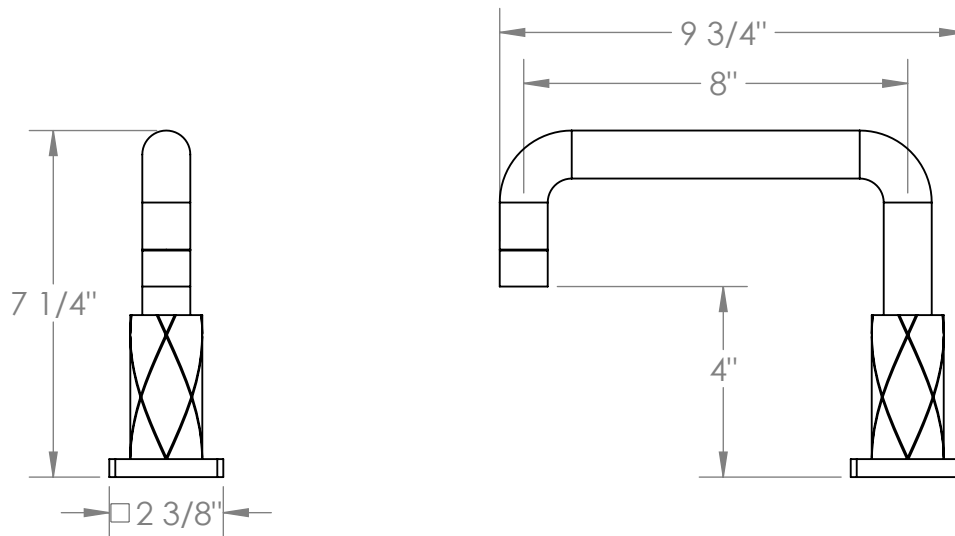

71-DS-LLD4
Deck Mounted Bath Spout

Meets the applicable requirements of ASME A112.18.1-2005/CSA B125.1-05, entitled "Plumbing Supply Fittings"