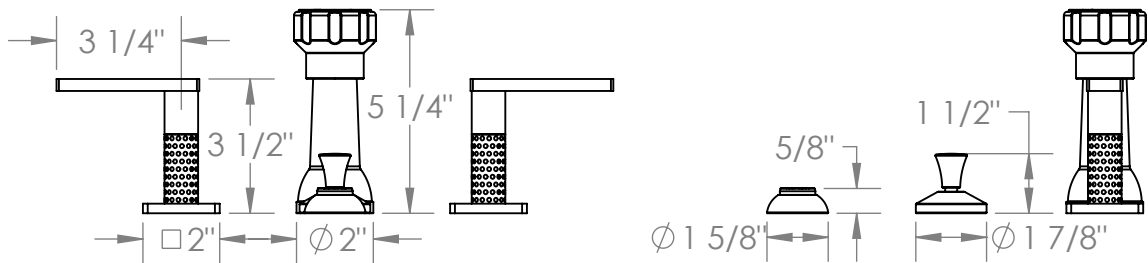

71-4-LLP5

Deck Mounted 4-Hole Bidet
Includes MPU7 pop-up drain

Meets the applicable requirements of ASME A112.18.1-2005/CSA B125.1-05, entitled "Plumbing Supply Fittings"