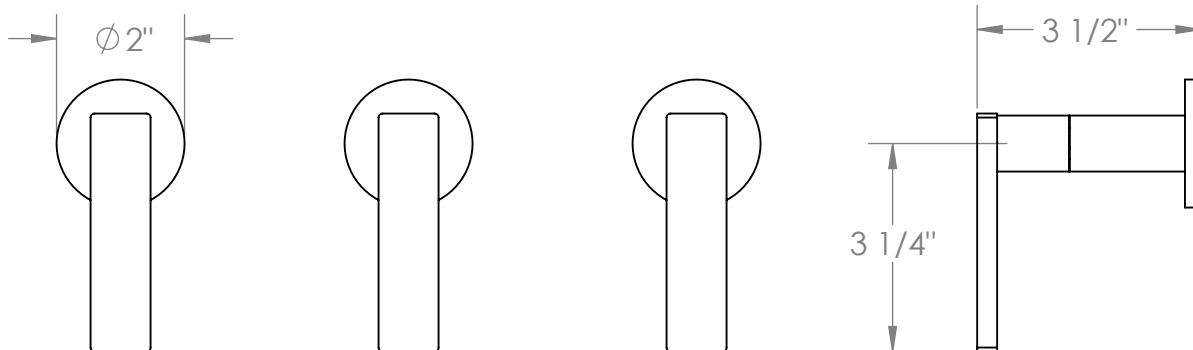

70-WTR3-RNK8

Wall Mounted Trim

Includes Alignment Kit

For use with SS-503 concealed rough

Meets the applicable requirements of ASME A112.18.1-2005/CSA B125.1-05, entitled "Plumbing Supply Fittings"

WATERMARK DESIGNS 8/26/2019