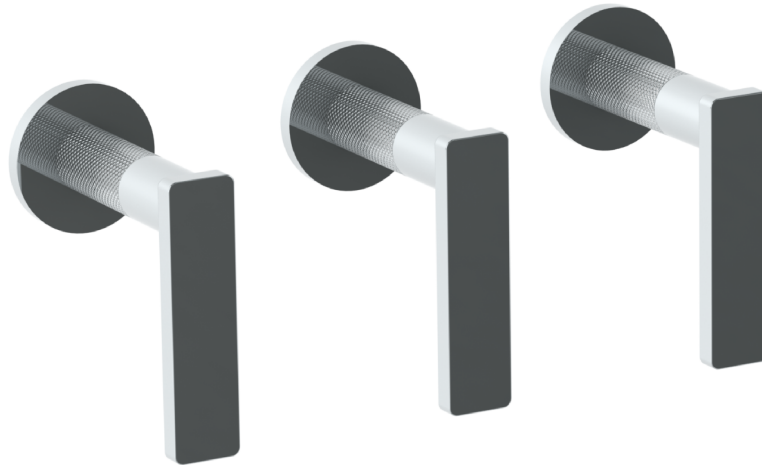

70-WTR3-RNK8

Wall Mounted Trim

Includes Alignment Kit

For use with SS-503 concealed rough

Meets the applicable requirements of ASME A112.18.1-2005/CSA B125.1-05, entitled "Plumbing Supply Fittings"

WATERMARK DESIGNS 8/26/2019