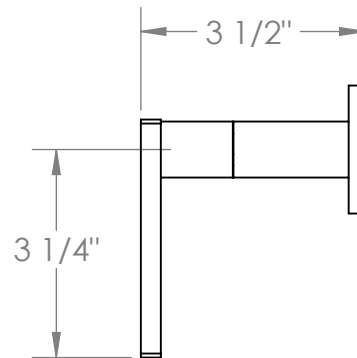

# 70-WTR2-RNK8

Wall Mounted Trim

Includes Alignment Kit

For use with SS-506 concealed rough

Meets the applicable requirements of ASME A112.18.1-2005/CSA B125.1-05, entitled "Plumbing Supply Fittings"