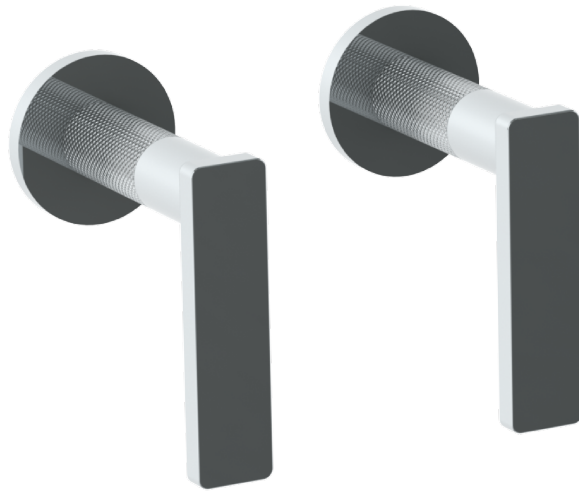

# 70-WTR2-RNK8

Wall Mounted Trim

Includes Alignment Kit

For use with SS-506 concealed rough

Meets the applicable requirements of ASME A112.18.1-2005/CSA B125.1-05, entitled "Plumbing Supply Fittings"