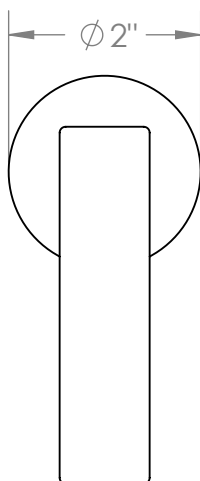

## 70-WTR-RNK8

Wall Mounted Trim

Includes Alignment Kit

For use with SS-TS200-C, SS-TS200-H, SS-TS150C, SS-TS150-H,  
SS-WD2, SS-WD3, SS-VCWD2 or SS-VCWD3 concealed rough

Meets the applicable requirements of ASME A112.18.1-2005/CSA B125.1-05, entitled "Plumbing Supply Fittings"