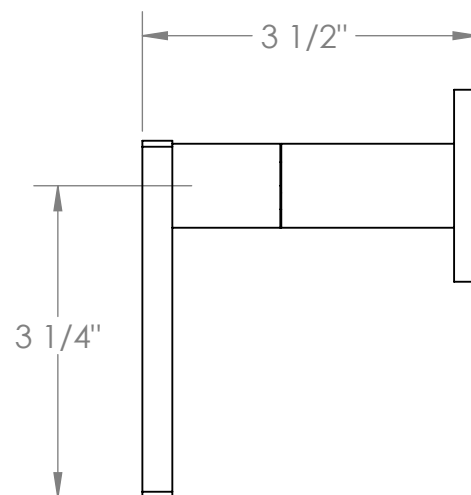

## 70-WTR-RNK8

Wall Mounted Trim

Includes Alignment Kit

For use with SS-TS200-C, SS-TS200-H, SS-TS150C, SS-TS150-H,  
SS-WD2, SS-WD3, SS-VCWD2 or SS-VCWD3 concealed rough

Meets the applicable requirements of ASME A112.18.1-2005/CSA B125.1-05, entitled "Plumbing Supply Fittings"