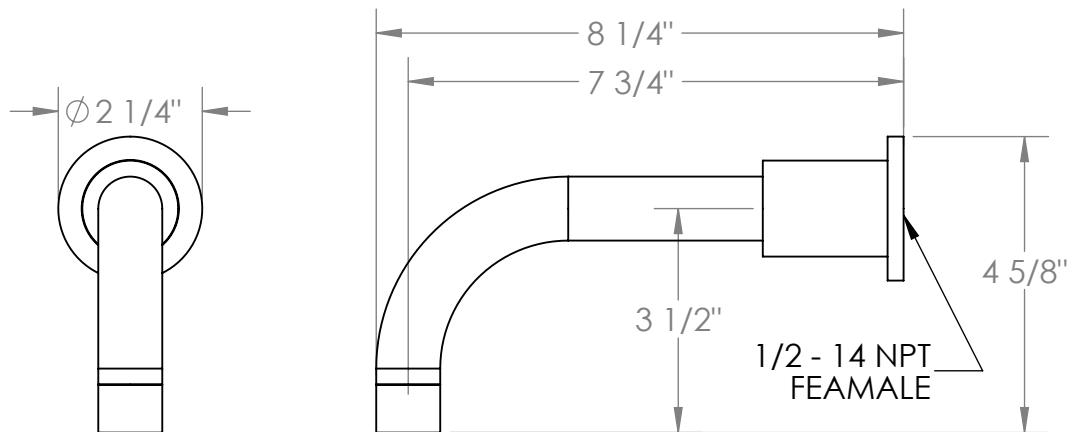

70-WBS-RNS4

Wall Mounted Bath Spout

Meets the applicable requirements of ASME A112.18.1-2005/CSA B125.1-05, entitled "Plumbing Supply Fittings"

WATERMARK DESIGNS 9/11/2019

350 Dewitt Ave Brooklyn NY 11207 USA T 718 257 2800 F 718 257 2144 info@watermark-designs.com