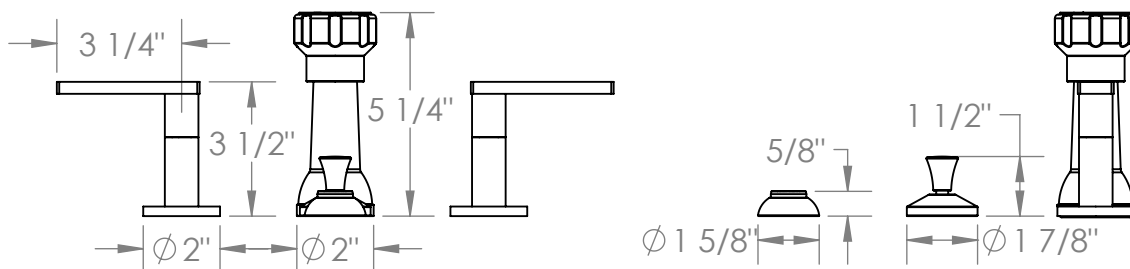

70-4-RNS4

Deck Mounted 4-Hole Bidet
Includes MPU7 pop-up drain

Meets the applicable requirements of ASME A112.18.1-2005/CSA B125.1-05, entitled "Plumbing Supply Fittings"

WATERMARK DESIGNS 8/26/2019

350 Dewitt Ave Brooklyn NY 11207 USA T 718 257 2800 F 718 257 2144 info@watermark-designs.com