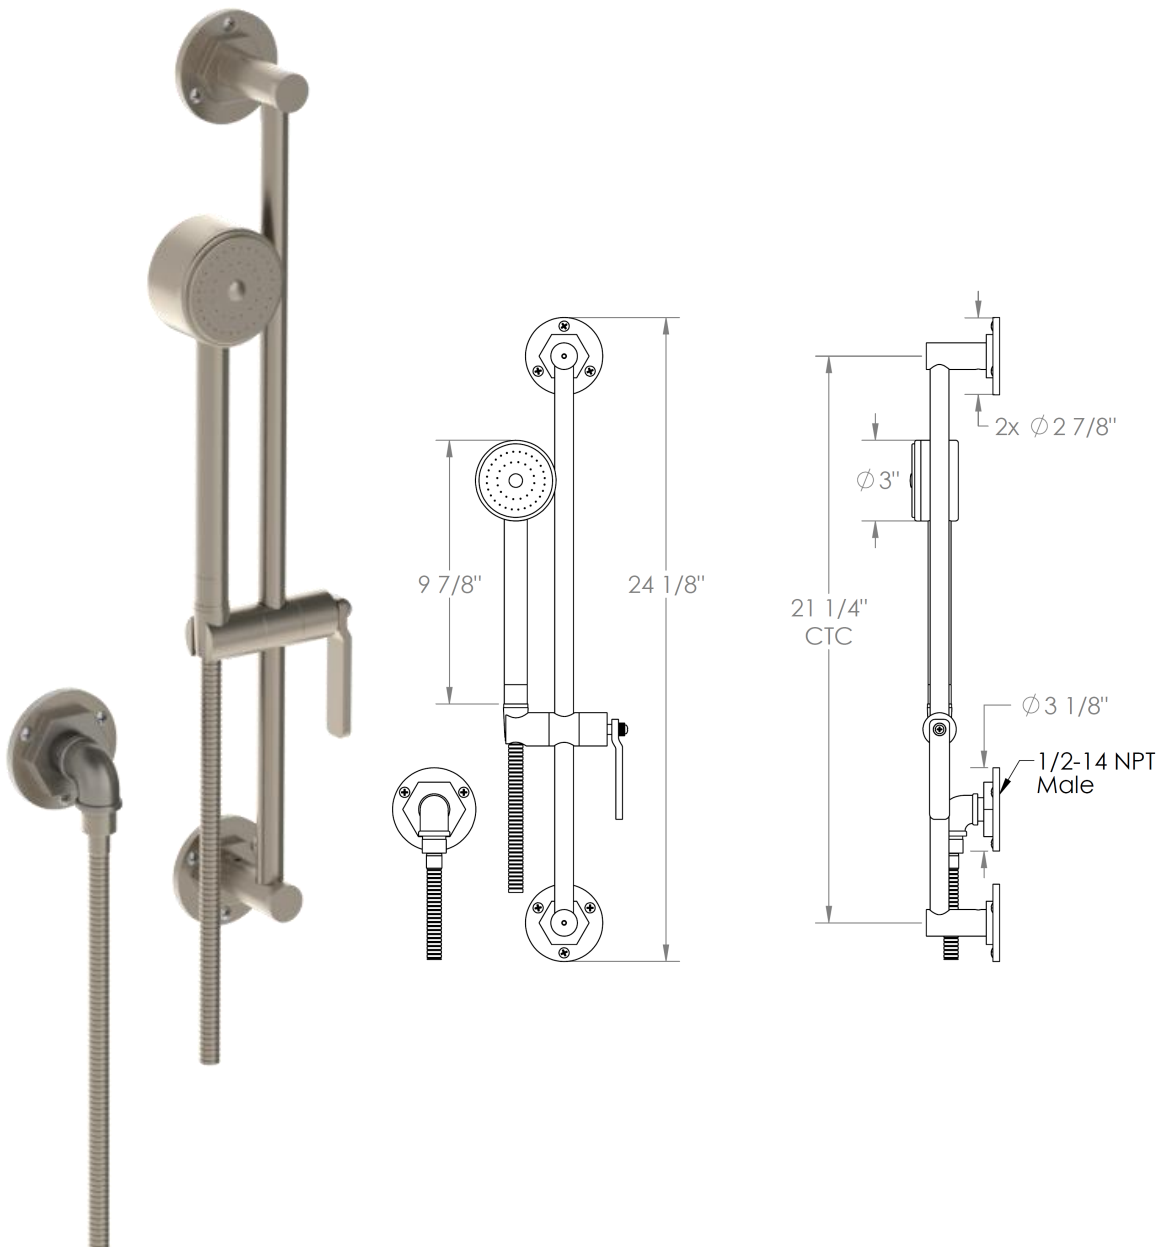

38-HSPB2-EV4

Positioning Bar Shower Kit with Hand Shower

Includes 69" hose

Flow Rate: 1.75 GPM

Meets the applicable requirements of ASME A112.18.1-2005/CSA B125.1-05, entitled "Plumbing Supply Fittings"

WATERMARK DESIGNS 8/9/2018