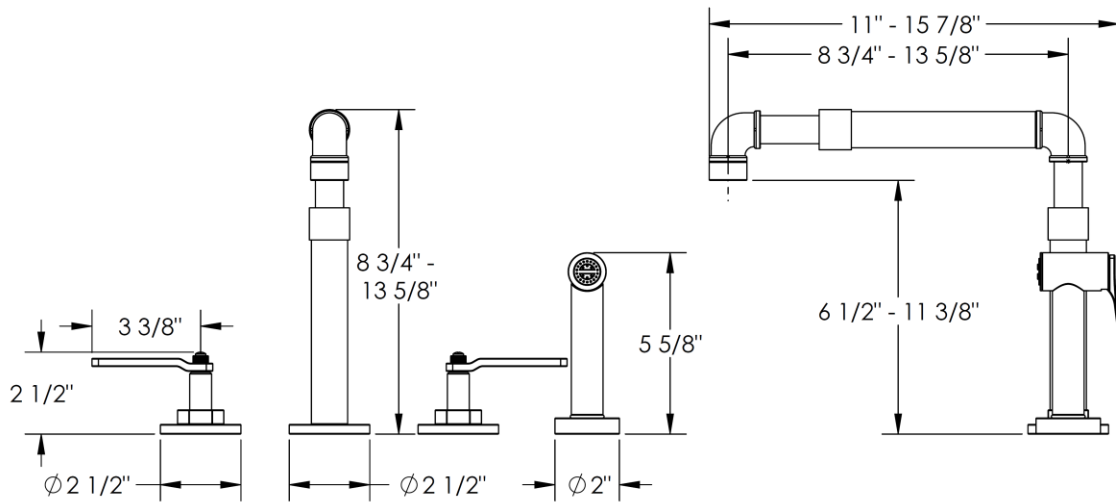

38-7.1-EV4

Telescopic Kitchen Faucet with Sidespray

Meets the applicable requirements of ASME A112.18.1-2005/CSA B125.1-05, entitled "Plumbing Supply Fittings"

WATERMARK DESIGNS 2/26/2015

350 Dewitt Ave Brooklyn NY 11207 USA T 718 257 2800 F 718 257 2144 info@watermark-designs.com