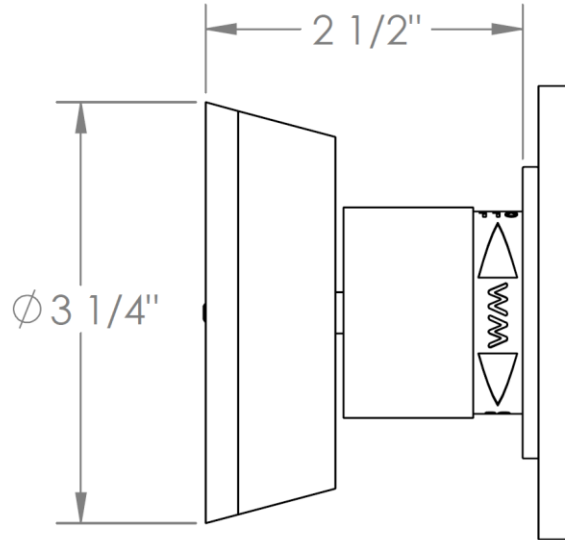

36-T15-BL1

Trim Kit Only for Miniature Thermostatic Valve
Requires SS-TH500 concealed rough

WATERMARK DESIGNS 1/11/2019