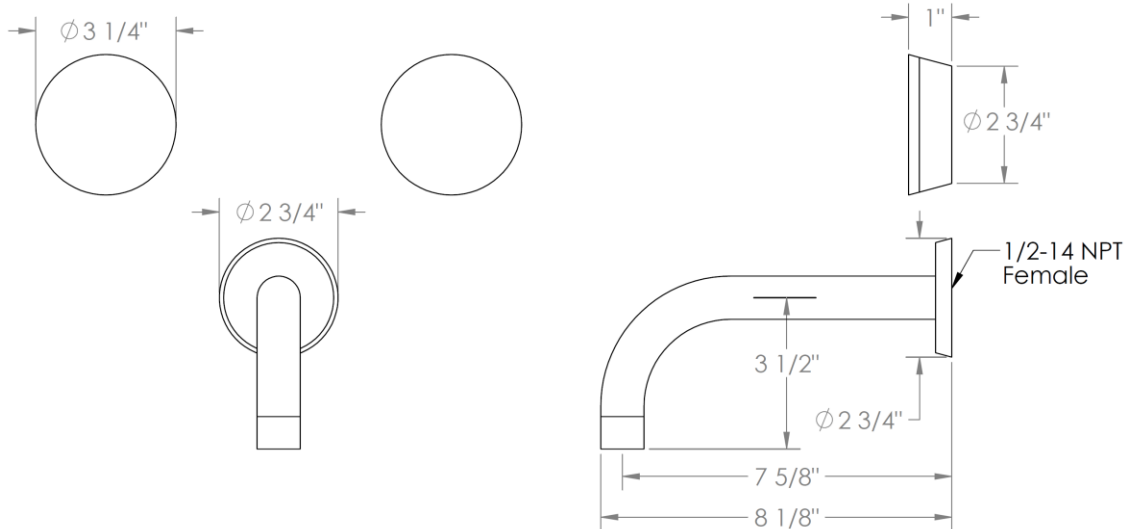

36-5-BL1

Wall Mounted 3 Hole Bath Set

For use with SS-506 or SS-THV2.2-26C concealed rough

Meets the applicable requirements of ASME A112.18.1-2005/CSA B125.1-05, entitled "Plumbing Supply Fittings"