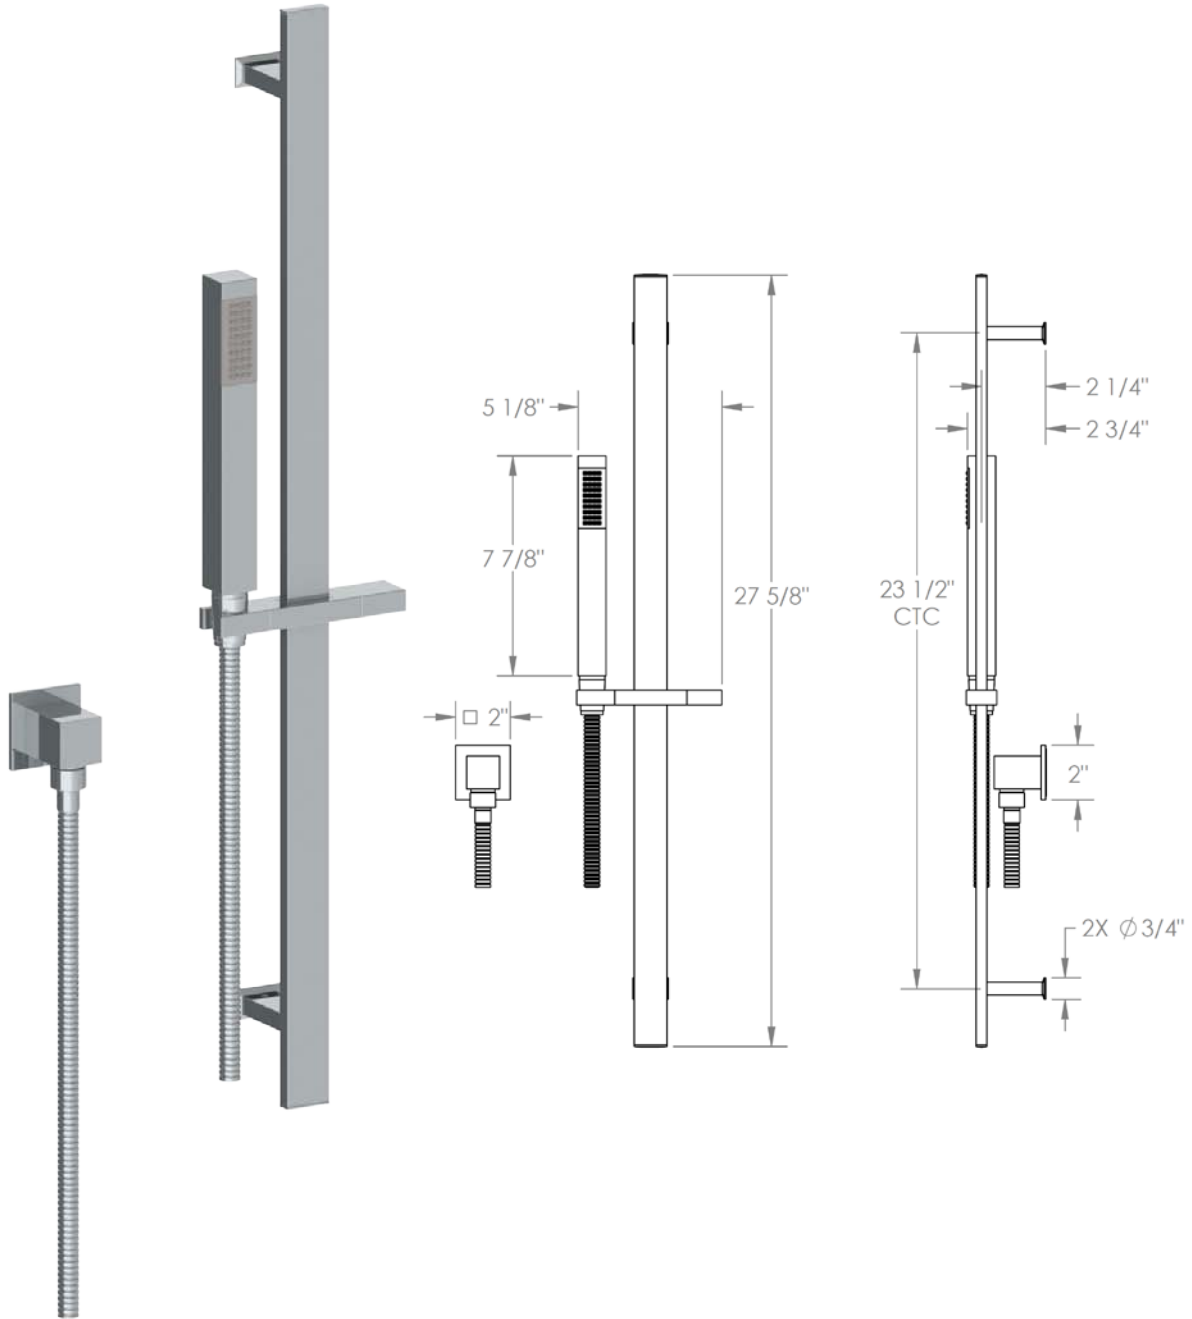

35-HSPB1

Wall Mounted Positioning Bar Shower Kit
Includes Hand Shower and 69" Hose
Flow Rate: 1.75 GPM

Meets the applicable requirements of ASME A112.18.1-2005/CSA B125.1-05, entitled "Plumbing Supply Fittings"