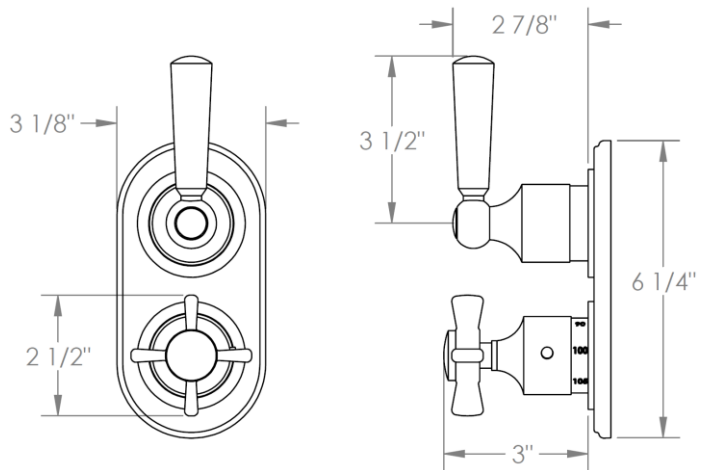

34-T25-S1A

Trim Kit Only for Miniature Thermostatic Valve with Built-In Control
Requires SS-TH60 or SS-TH70 concealed rough

WATERMARK DESIGNS 5/20/2019

350 Dewitt Ave Brooklyn NY 11207 USA T 718 257 2800 F 718 257 2144 info@watermark-designs.com