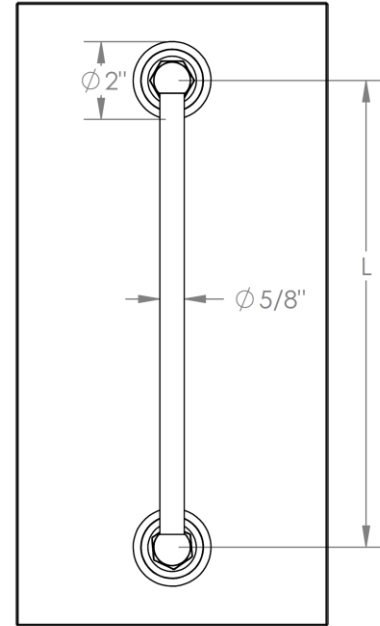

322-0.1-__GDP

Glass Mounted Single Door Pull
For use with 1/2" thick glass with Ø1/2" Holes

Model No.	Dimension of L
322-0.1-6GDP	6"
322-0.1-12GDP	12"
322-0.1-18GDP	18"
322-0.1A-GDP	24"

WATERMARK DESIGNS