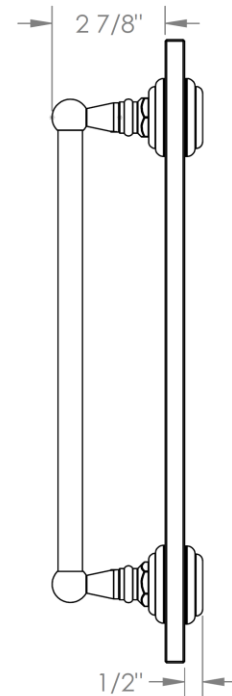

322-0.1-__GDP

Glass Mounted Single Door Pull
For use with 1/2" thick glass with Ø1/2" Holes

Model No.	Dimension of L
322-0.1-6GDP	6"
322-0.1-12GDP	12"
322-0.1-18GDP	18"
322-0.1A-GDP	24"

WATERMARK DESIGNS