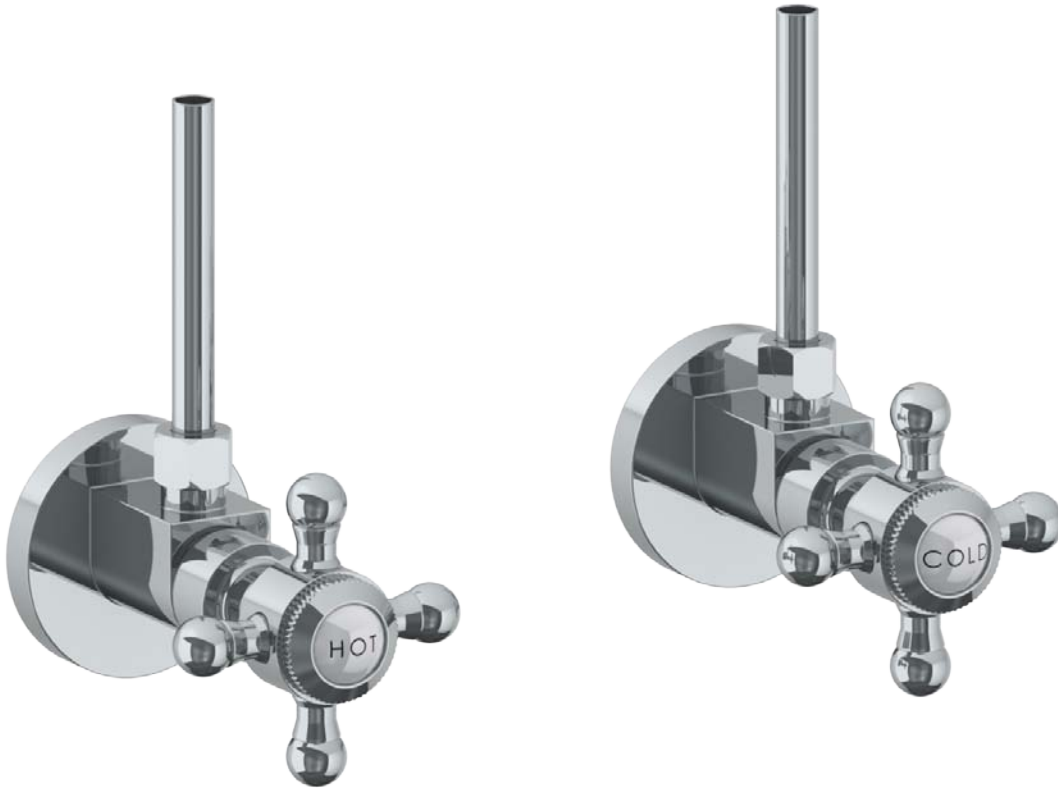

321-MAS2-V

Lavatory Angle Stop Kit

1/2" IPS x 3/8" OD Compression

WATERMARK DESIGNS 7/9/2018

350 Dewitt Ave Brooklyn NY 11207 USA T 718 257 2800 F 718 257 2144 info@watermark-designs.com