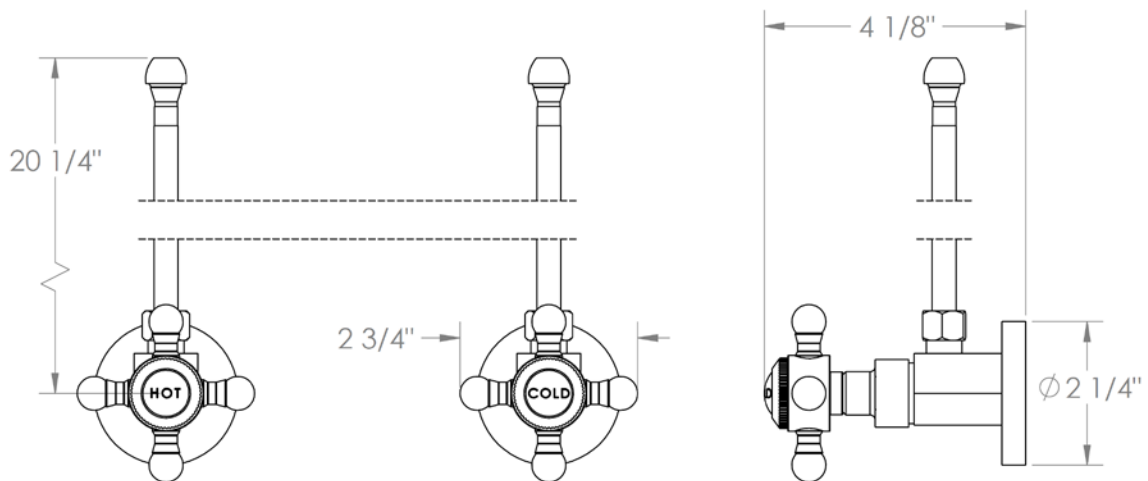

321-MAS2-V

Lavatory Angle Stop Kit

1/2" IPS x 3/8" OD Compression

WATERMARK DESIGNS 7/9/2018

350 Dewitt Ave Brooklyn NY 11207 USA T 718 257 2800 F 718 257 2144 info@watermark-designs.com