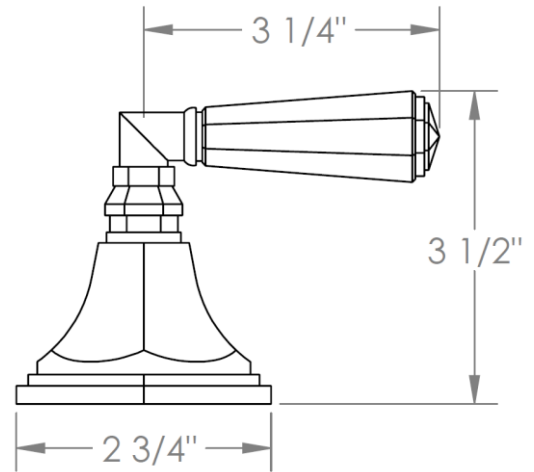

314-WTR3-__

Wall Mounted 3-Valve Trim Kit

Includes Alignment Kit

Requires SS-503 concealed rough

HANDLE TRIM OPTIONS

CRY4 – ROOSEVELT

CRY5 – MARMONT

T6 – NEWTON