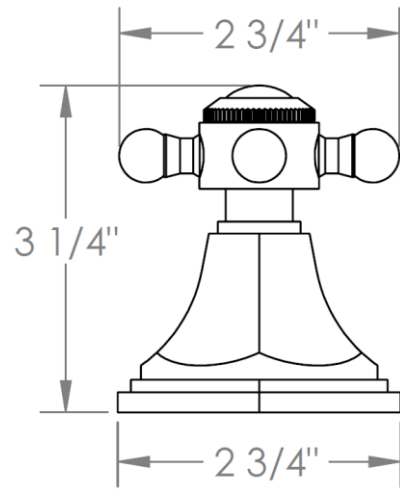

XX – SHETFIELD