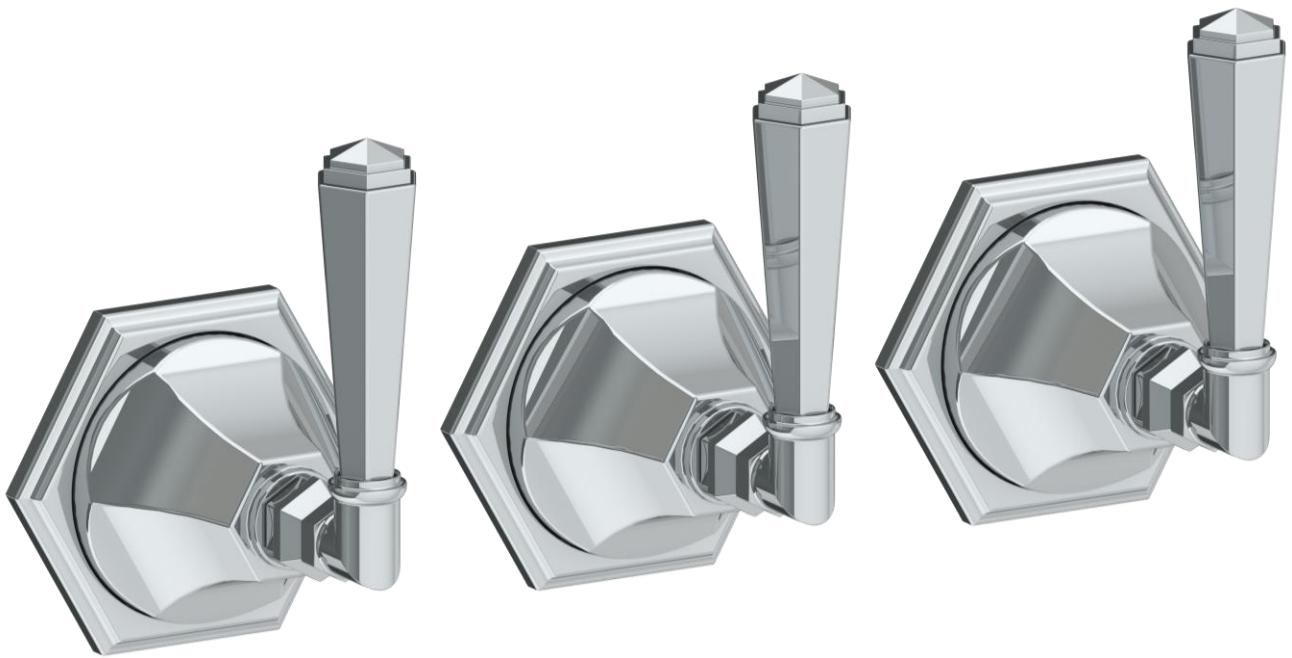

314-WTR3-__

Wall Mounted 3-Valve Trim Kit

Includes Alignment Kit

Requires SS-503 concealed rough

HANDLE TRIM OPTIONS

CRY4 – ROOSEVELT

CRY5 – MARMONT

T6 – NEWTON