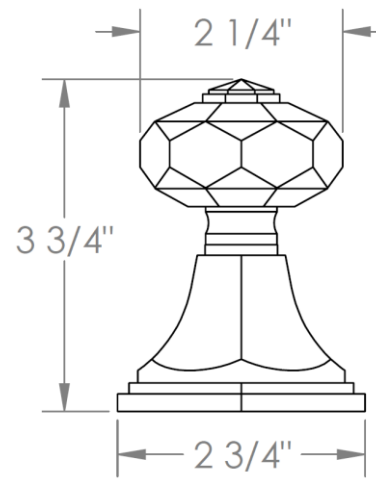

314-WTR3-__

Wall Mounted 3-Valve Trim Kit

Includes Alignment Kit

Requires SS-503 concealed rough

HANDLE TRIM OPTIONS

CRY4 – ROOSEVELT

CRY5 – MARMONT

T6 – NEWTON