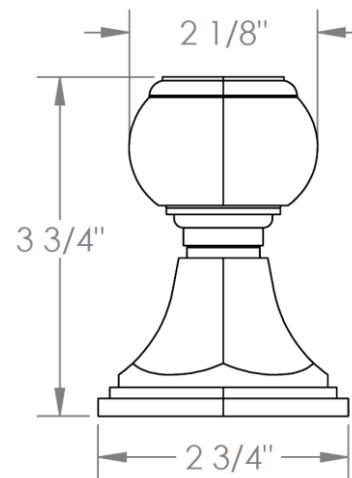

314-WTR3-__

Wall Mounted 3-Valve Trim Kit

Includes Alignment Kit

Requires SS-503 concealed rough

HANDLE TRIM OPTIONS

CRY4 – ROOSEVELT

CRY5 – MARMONT

T6 – NEWTON