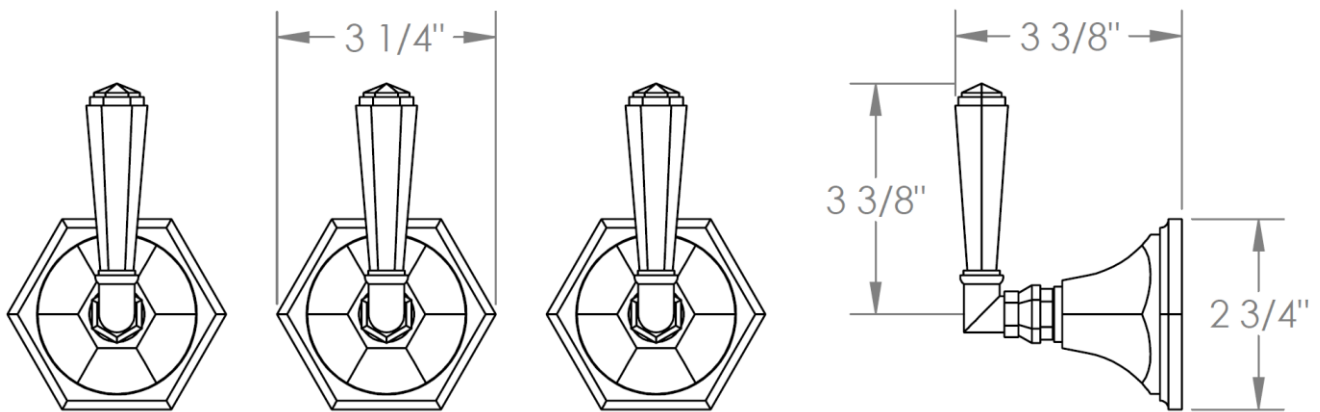

314-WTR3-__

Wall Mounted 3-Valve Trim Kit

Includes Alignment Kit

Requires SS-503 concealed rough

HANDLE TRIM OPTIONS

CRY4 – ROOSEVELT

CRY5 – MARMONT

T6 – NEWTON