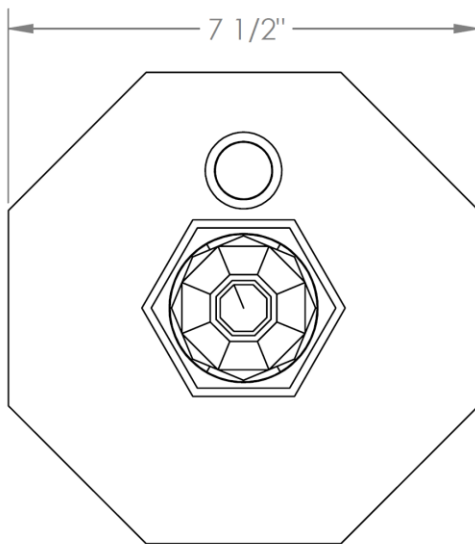

**314-P90-CRY5**

Trim Kit for Pressure Balance Valve with Diverter  
For use with SS-PB85 concealed rough

**WATERMARK DESIGNS 10/5/2018**