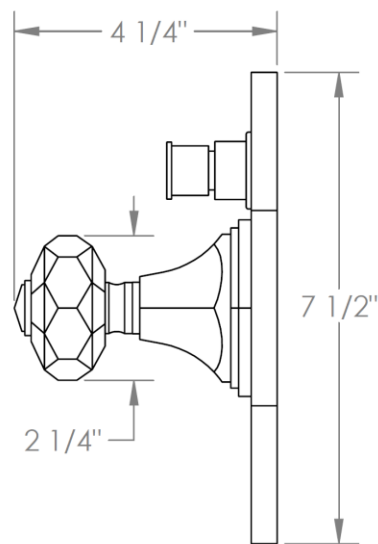

**314-P90-CRY5**

Trim Kit for Pressure Balance Valve with Diverter  
For use with SS-PB85 concealed rough

**WATERMARK DESIGNS 10/5/2018**