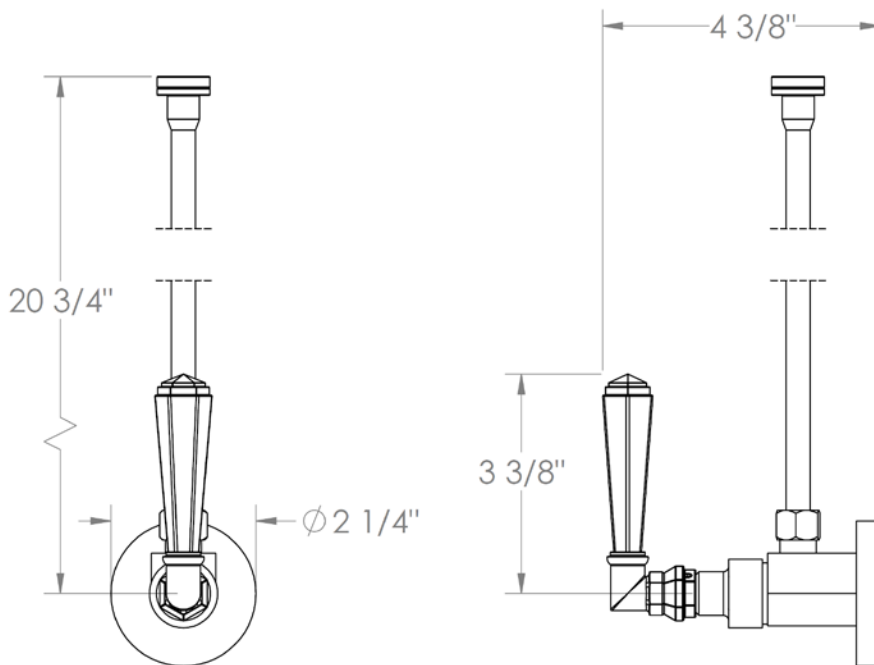

314-MAS6-YY

Toilet Angle Stop Kit

1/2" IPS x 3/8" OD Compression

WATERMARK DESIGNS 6/13/2018

350 Dewitt Ave Brooklyn NY 11207 USA T 718 257 2800 F 718 257 2144 info@watermark-designs.com