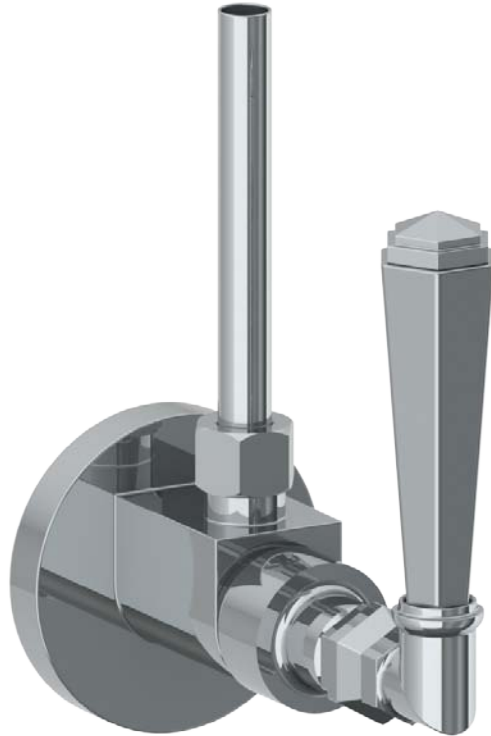

314-MAS6-YY

Toilet Angle Stop Kit

1/2" IPS x 3/8" OD Compression

WATERMARK DESIGNS 6/13/2018

350 Dewitt Ave Brooklyn NY 11207 USA T 718 257 2800 F 718 257 2144 info@watermark-designs.com