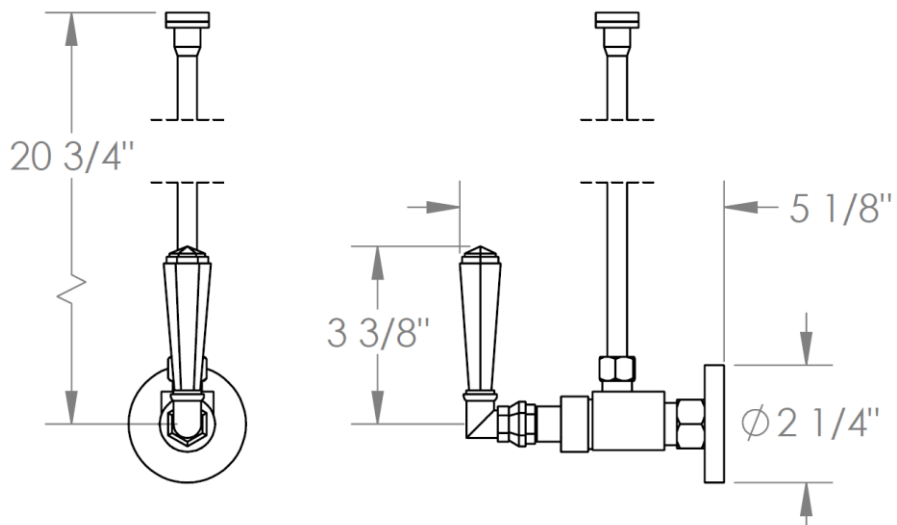

314-MAS5-__
Toilet Angle Stop Kit
1/2" Compression x 3/8" OD Compression

HANDLE TRIM OPTIONS

CRY4 – ROOSEVELT

CRY5 – MARMONT

T6 – NEWTON

XX – SHETFIELD

YY – NEWPORT