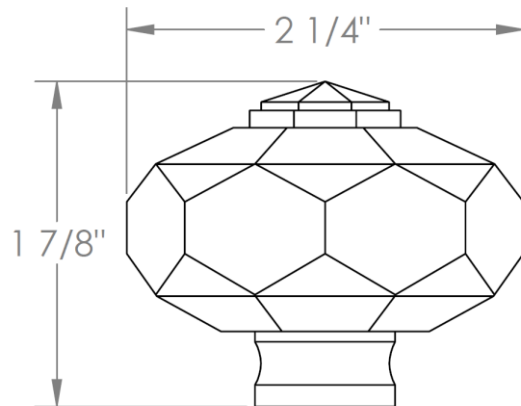

314-MAS5-__
Toilet Angle Stop Kit
1/2" Compression x 3/8" OD Compression

HANDLE TRIM OPTIONS

CRY4 – ROOSEVELT

CRY5 – MARMONT

T6 – NEWTON

XX – SHETFIELD

YY – NEWPORT