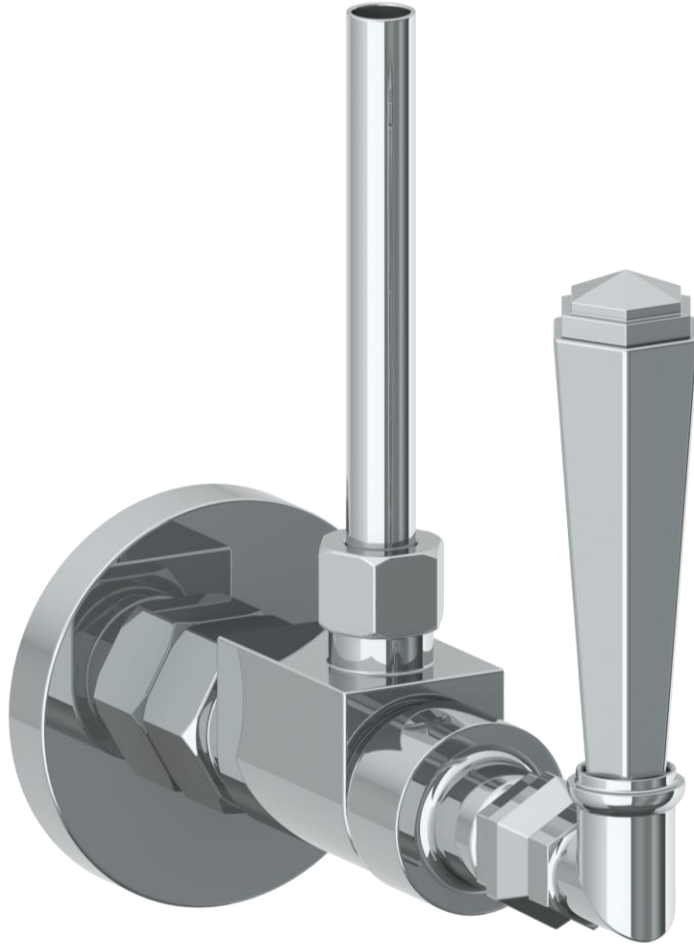

314-MAS5-__
Toilet Angle Stop Kit
1/2" Compression x 3/8" OD Compression

HANDLE TRIM OPTIONS

CRY4 – ROOSEVELT

CRY5 – MARMONT

T6 – NEWTON

XX – SHETFIELD

YY – NEWPORT