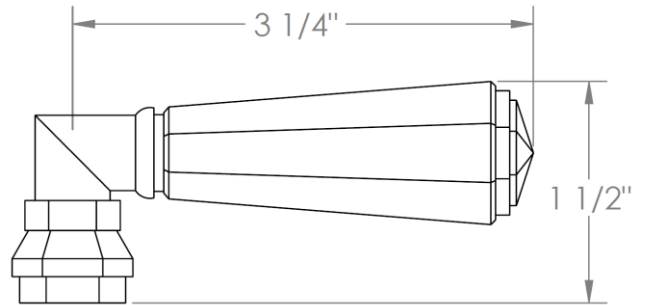

314-MAS5-__
Toilet Angle Stop Kit
1/2" Compression x 3/8" OD Compression

HANDLE TRIM OPTIONS

CRY4 – ROOSEVELT

CRY5 – MARMONT

T6 – NEWTON

XX – SHETFIELD

YY – NEWPORT