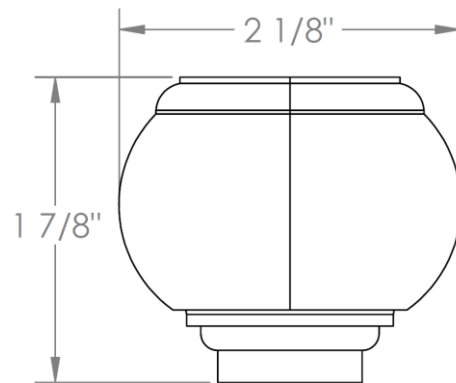

314-MAS5-__
Toilet Angle Stop Kit
1/2" Compression x 3/8" OD Compression

HANDLE TRIM OPTIONS

CRY4 – ROOSEVELT

CRY5 – MARMONT

T6 – NEWTON

XX – SHETFIELD

YY – NEWPORT