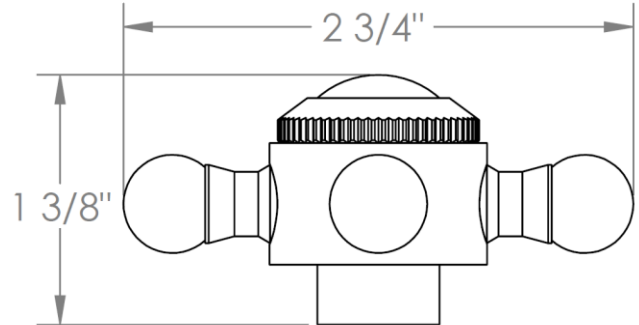

314-MAS5-__
Toilet Angle Stop Kit
1/2" Compression x 3/8" OD Compression

HANDLE TRIM OPTIONS

CRY4 – ROOSEVELT

CRY5 – MARMONT

T6 – NEWTON

XX – SHETFIELD

YY – NEWPORT