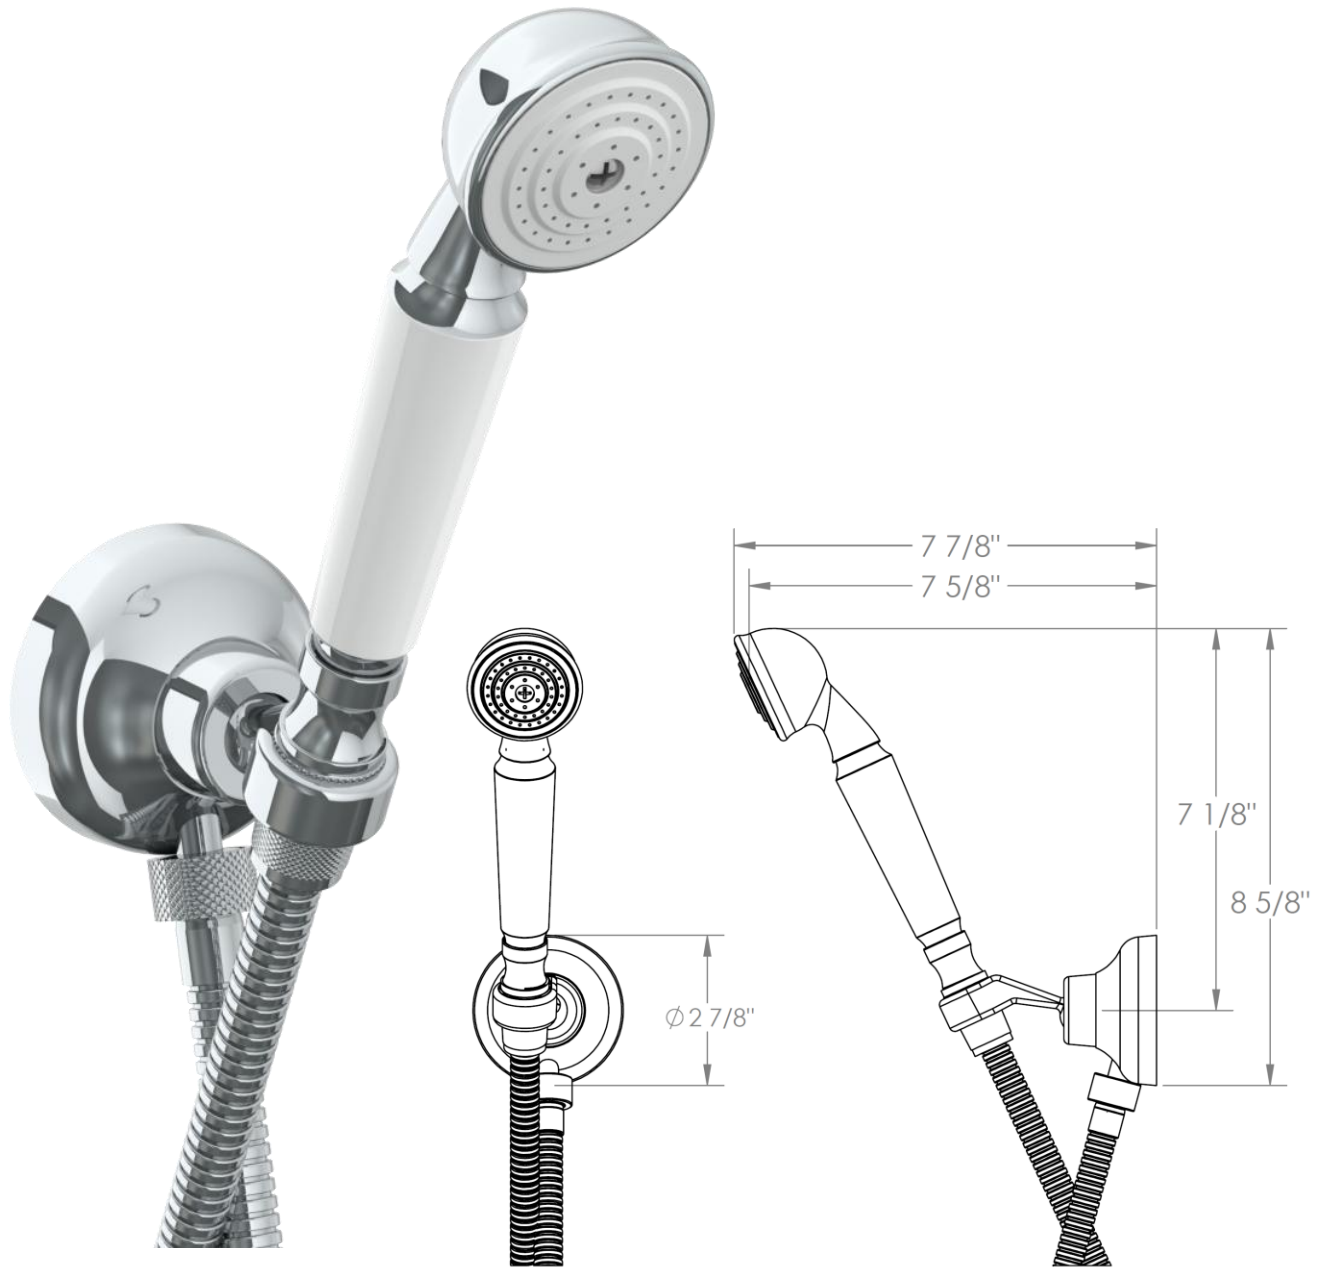

314-HSHK3

Wall Mounted Hand Shower Set
Includes Hand Shower and 69" Hose
Flow Rate: 1.75 GPM

Meets the applicable requirements of ASME A112.18.1-2005/CSA B125.1-05, entitled "Plumbing Supply Fittings"