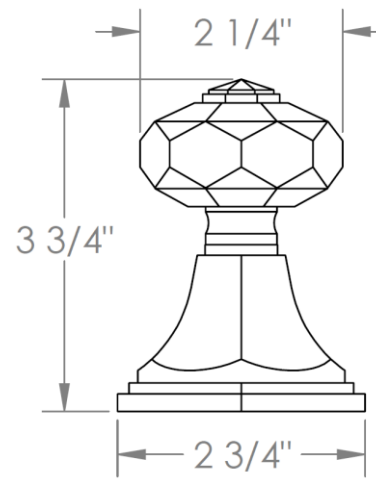

314-DTC-__

Trim Kit for Deck Mounted Valve

Porcelain cross button on XX trim engraved "COLD"

Requires SS-508-C concealed rough

HANDLE TRIM OPTIONS

CRY4 – ROOSEVELT

CRY5 – MARMONT

T6 – NEWTON