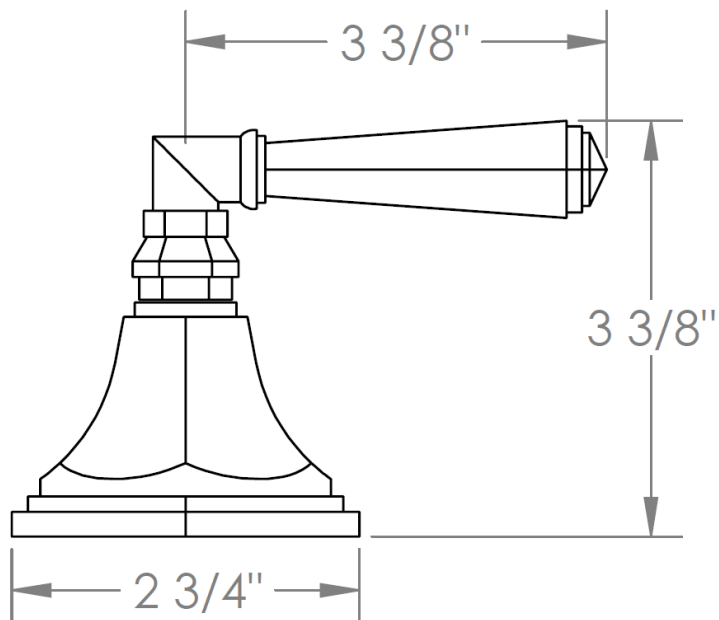

314-DTC-__

Trim Kit for Deck Mounted Valve

Porcelain cross button on XX trim engraved "COLD"

Requires SS-508-C concealed rough

HANDLE TRIM OPTIONS

CRY4 – ROOSEVELT

CRY5 – MARMONT

T6 – NEWTON