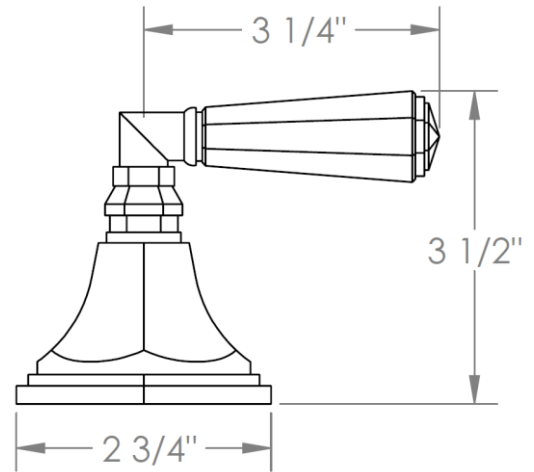

314-DTC-__

Trim Kit for Deck Mounted Valve

Porcelain cross button on XX trim engraved "COLD"

Requires SS-508-C concealed rough

HANDLE TRIM OPTIONS

CRY4 – ROOSEVELT

CRY5 – MARMONT

T6 – NEWTON