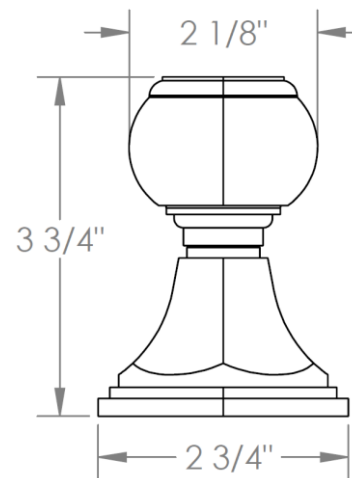

314-DTC-__

Trim Kit for Deck Mounted Valve

Porcelain cross button on XX trim engraved "COLD"

Requires SS-508-C concealed rough

HANDLE TRIM OPTIONS

CRY4 – ROOSEVELT

CRY5 – MARMONT

T6 – NEWTON