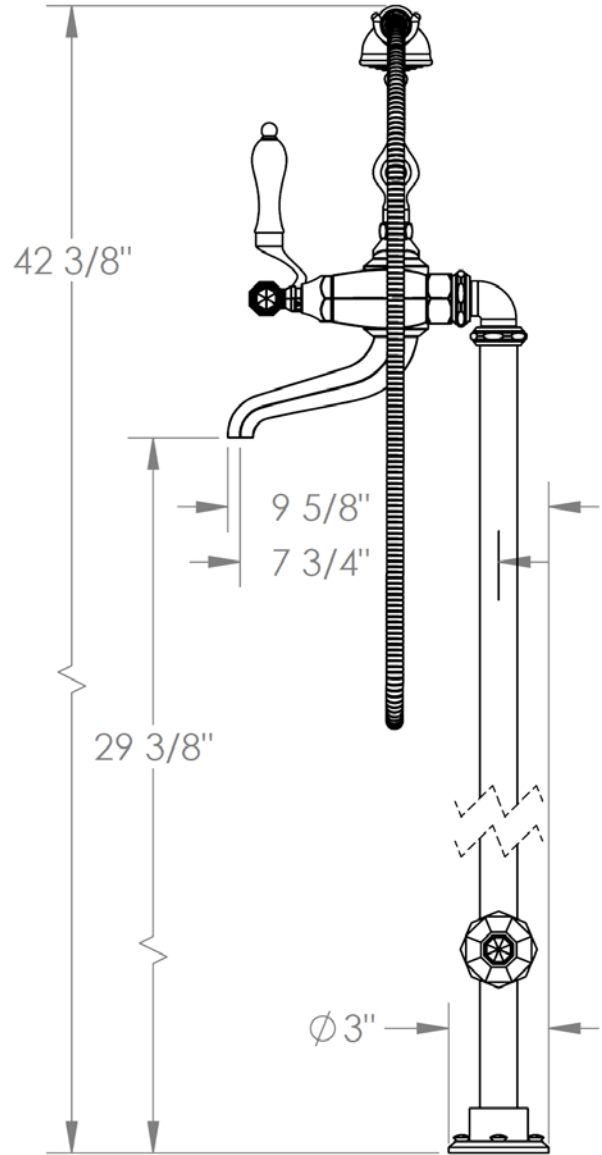

314-8.3STP-YY

Floor Mounted Bath Set with Hand Shower and Shut-Off Valves

Hand Shower Flow Rate: 2.0 GPM

Meets the applicable requirements of ASME A112.18.1-2005/CSA B125.1-05, entitled "Plumbing Supply Fittings"