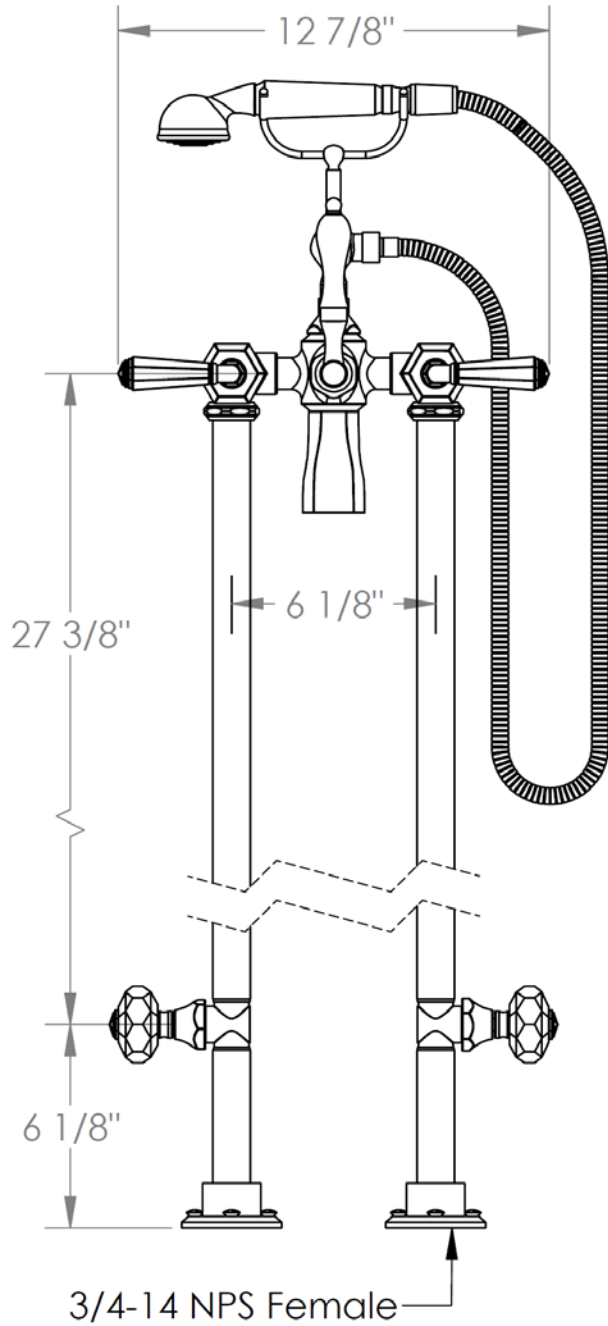

314-8.3STP-YY

Floor Mounted Bath Set with Hand Shower and Shut-Off Valves

Hand Shower Flow Rate: 2.0 GPM

Meets the applicable requirements of ASME A112.18.1-2005/CSA B125.1-05, entitled "Plumbing Supply Fittings"