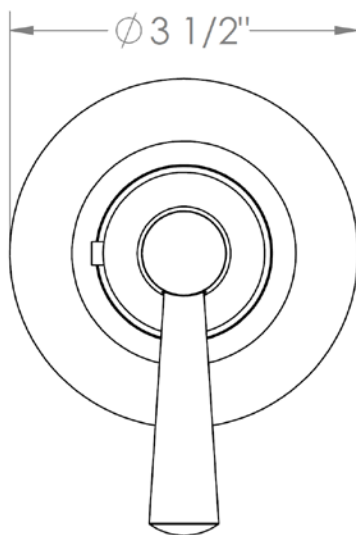

**313-T15-Y2**

Trim Kit Only for Miniature Thermostatic Valve  
For use with SS-TH500 concealed rough

**WATERMARK DESIGNS 7/20/2018**