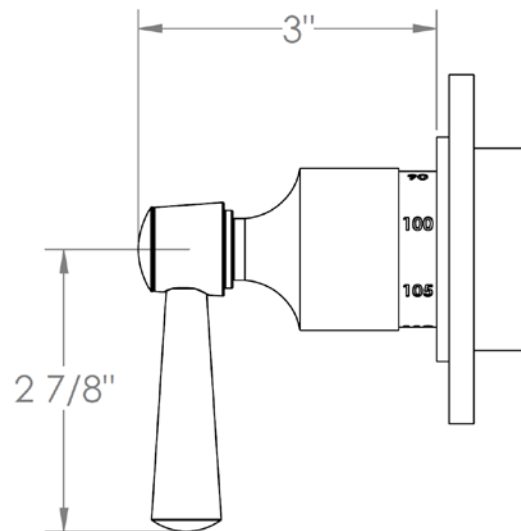

**313-T15-Y2**

Trim Kit Only for Miniature Thermostatic Valve  
For use with SS-TH500 concealed rough

**WATERMARK DESIGNS 7/20/2018**