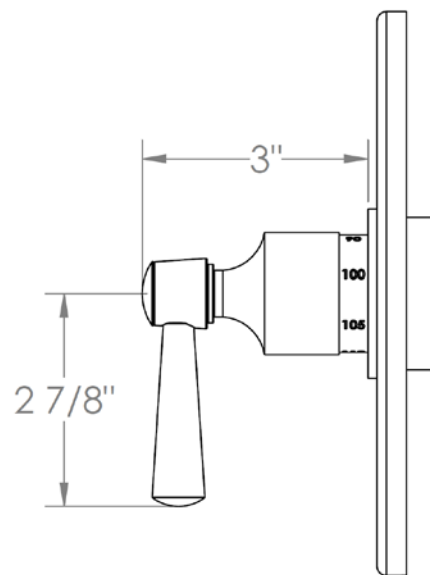

**313-T10-Y2**

Trim Kit Only for Thermostatic Valve

For use with SS-TH1000 or SS-TH3000 thermostatic rough

**WATERMARK DESIGNS 7/20/2018**